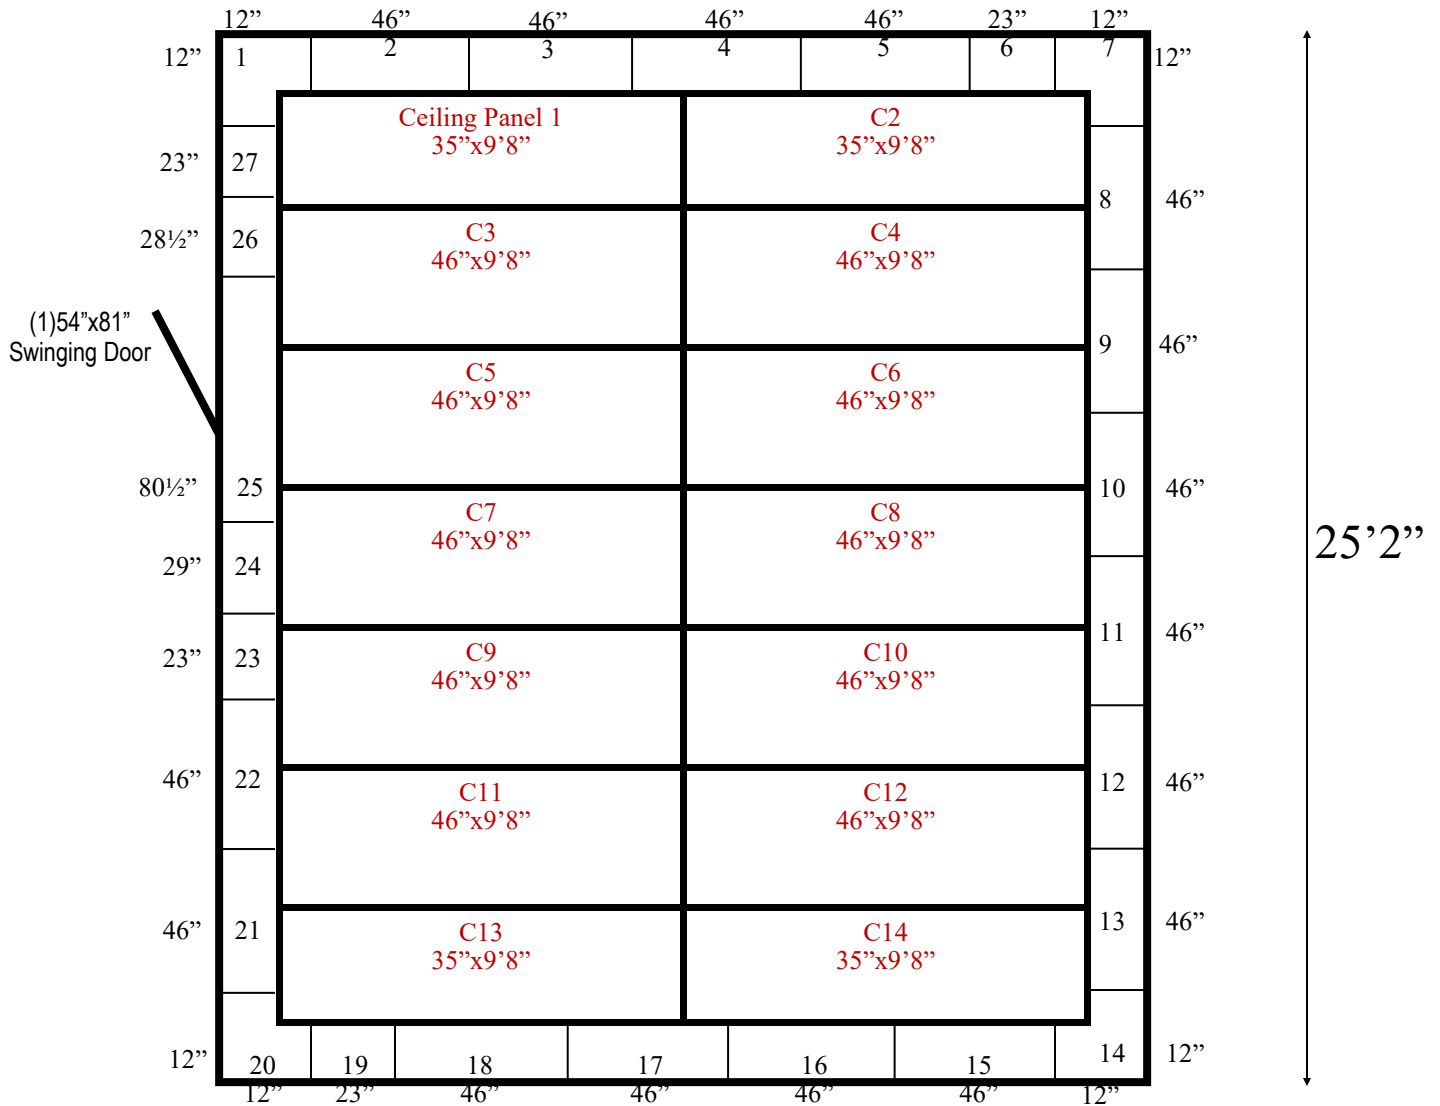

19'7"

19'7" x 25' x 10'2" H
Cooler or Freezer
Wall & Ceiling Panels Diagram

3-2019
Key Lime
Not drawn to scale.

**19'7" x 25' x 10'2" H
Cooler or Freezer**

**3-2019
Lime**