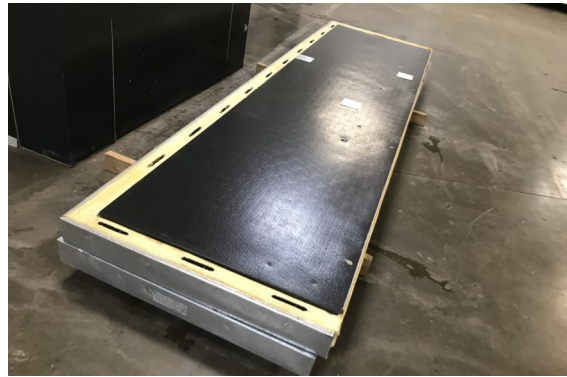

5'10" x 10'8" x 8'2" H  
Cooler or Freezer  
Wall & Ceiling Panels Diagram

Not drawn to scale.  
No color

**5'10" x 10'8" x 8'2" H  
Cooler or Freezer**

**3-2019  
No color**

**5'10" x 10'8" x 8'2" H**  
**Cooler or Freezer**