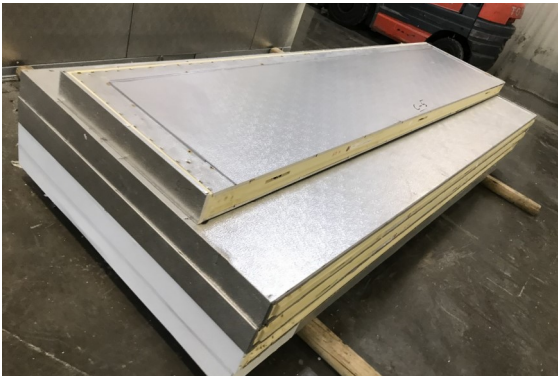

10' x 18' x 10'4" H  
Cooler  
Wall & Ceiling Panels Diagram

8-2019  
Red

**10' x 18' x 10'4" H  
Cooler**

**8-2019  
Red**