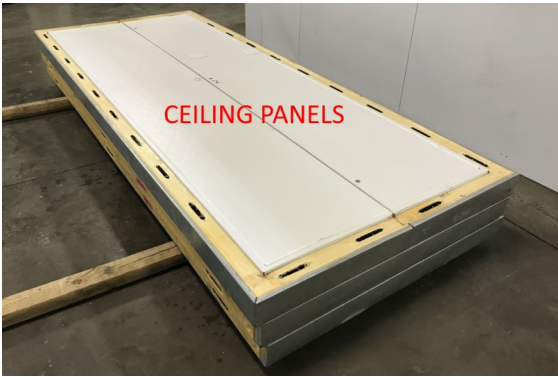

9'8" x 11'7" x 8'2" H
Cooler or Freezer
Wall & Ceiling Panels Diagram

3-2019
Color code: Pink
Not drawn to scale.

**9'8" x 11'7" x 8'2" H
Cooler or Freezer**

**3-2019
Pink**