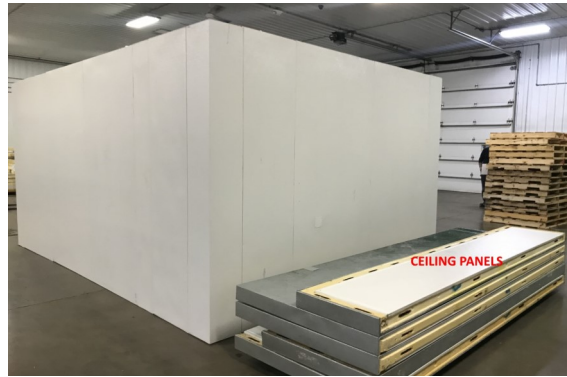

11'7" x 16'5" x 8'2" H
Cooler or Freezer
Wall & Ceiling Panels Diagram

3-2019
Color code: Blue
Not drawn to scale.

11'7" x 16'5" x 8'2" H
Cooler or Freezer

3-2019
Blue