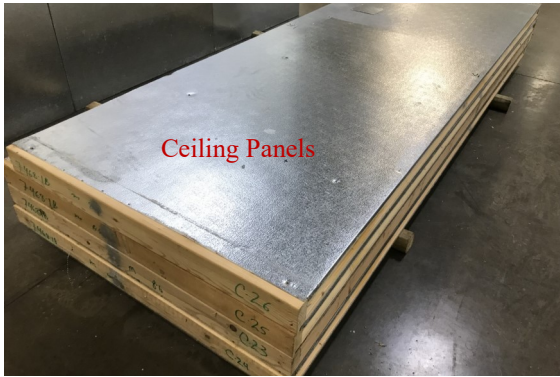

**10'5" x 15'8" x 10' H
Cooler
Wall & Ceiling Panels Diagram**

**94-2018
Color code: Silver
Not drawn to scale.**

**10'5" x 15'8" x 10' H
Cooler**

**94-2018
Silver**