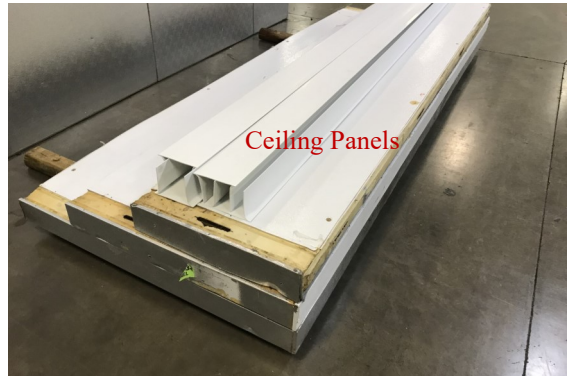

8'8"

8'8" x 10'7" x 8'3" H  
Cooler  
Wall & Ceiling Panels Diagram

500-2018  
Silver  
Not drawn to scale.

**8'8" x 10'7" x 8'3" H  
Cooler**

**500-2018  
Silver**

**8'8" x 10'7" x 8'3" H  
Cooler**

**500-2018  
Silver**