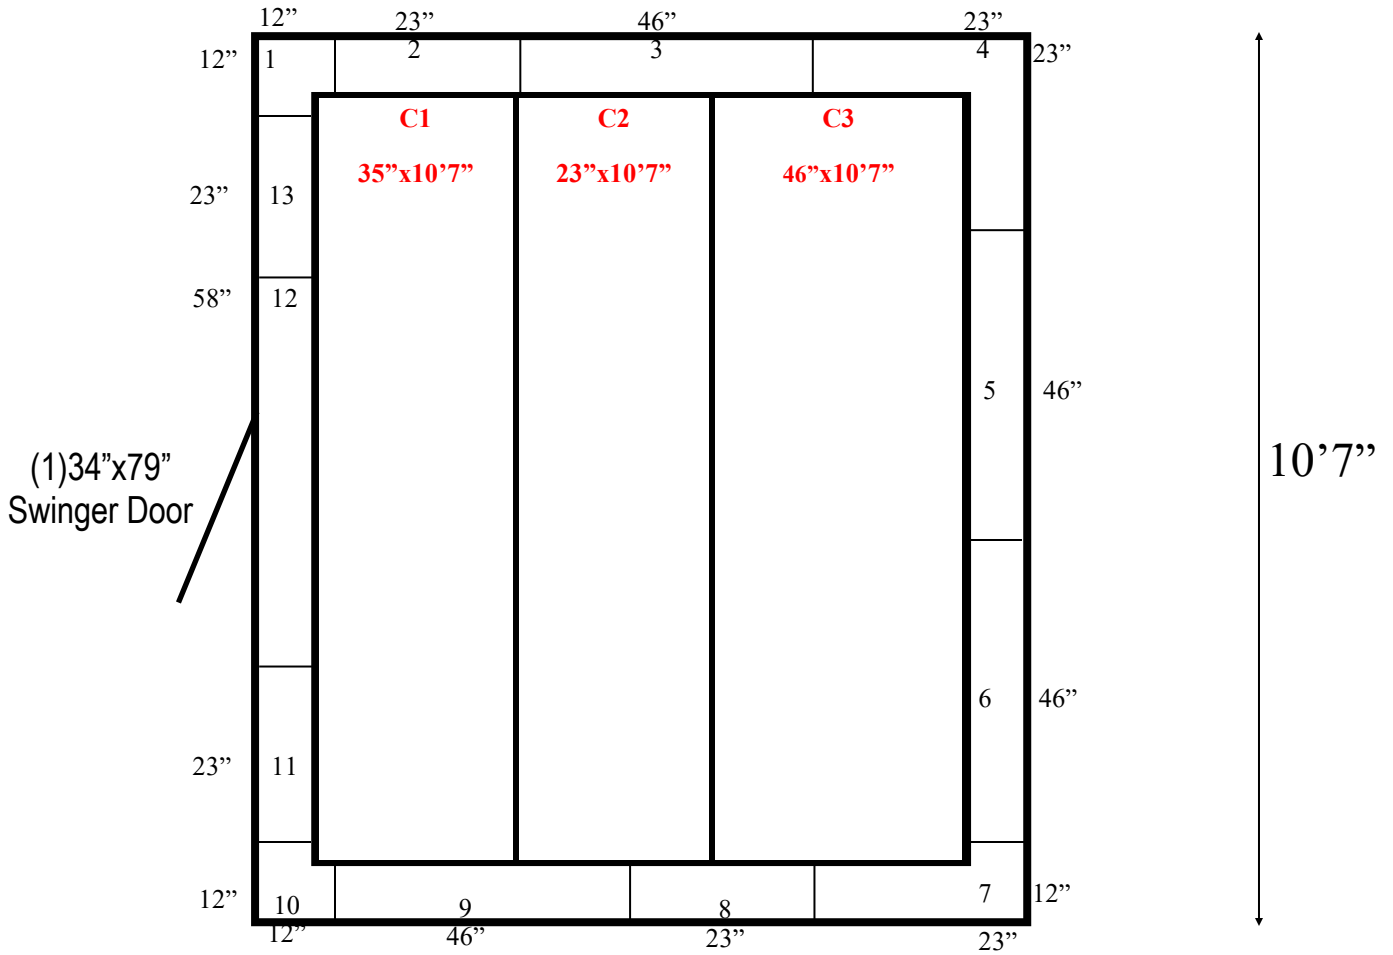

8'8"

8'8" x 10'7" x 8'3" H  
Cooler  
Wall & Ceiling Panels Diagram

500-2018  
Silver  
Not drawn to scale.

**8'8" x 10'7" x 8'3" H  
Cooler**

**500-2018  
Silver**

**8'8" x 10'7" x 8'3" H  
Cooler**

**500-2018  
Silver**