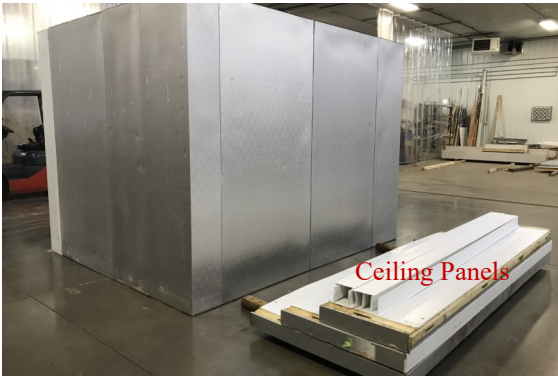

8'8"

8'8" x 10'7" x 8'3" H  
Cooler  
Wall & Ceiling Panels Diagram

500-2018  
Silver  
Not drawn to scale.

**8'8" x 10'7" x 8'3" H  
Cooler**

**500-2018  
Silver**

**8'8" x 10'7" x 8'3" H  
Cooler**

**500-2018  
Silver**