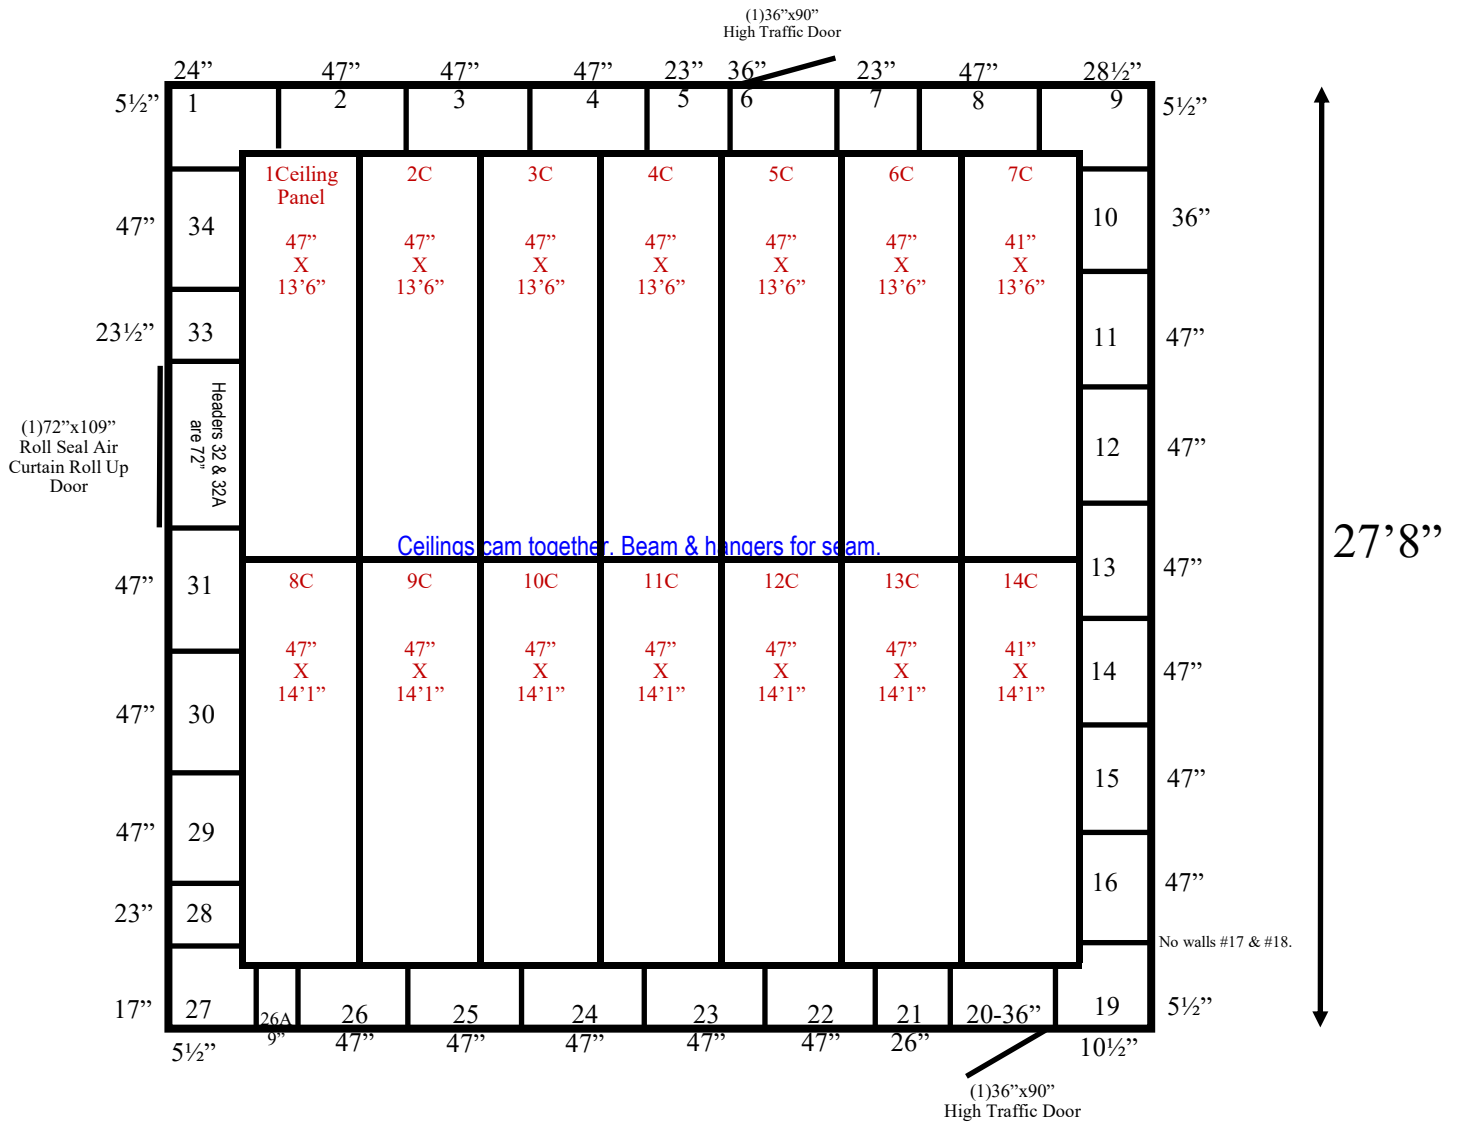

27'

27' x 27'8" x 16' H (17'2" H with beam)  
Cooler  
Wall & Ceiling Panels Diagram

83-2018  
Color code: Black  
Not drawn to scale.

**27' x 27'8" x 16'H (17'2"H with beam)  
Cooler**

**83-2018  
Black**

**27' x 27'8" x 16'H (17'2"H with beam)  
Cooler**

**83-2018  
Black**