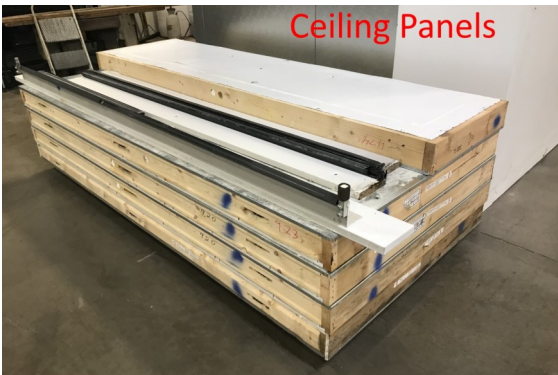

8'6" x 20' x 10' H
Cooler or Freezer
Wall & Ceiling Panels Diagram

83-2018
Blue
Not drawn to scale.

8'6" x 20' x 10' H
Cooler or Freezer

83-2018
Blue