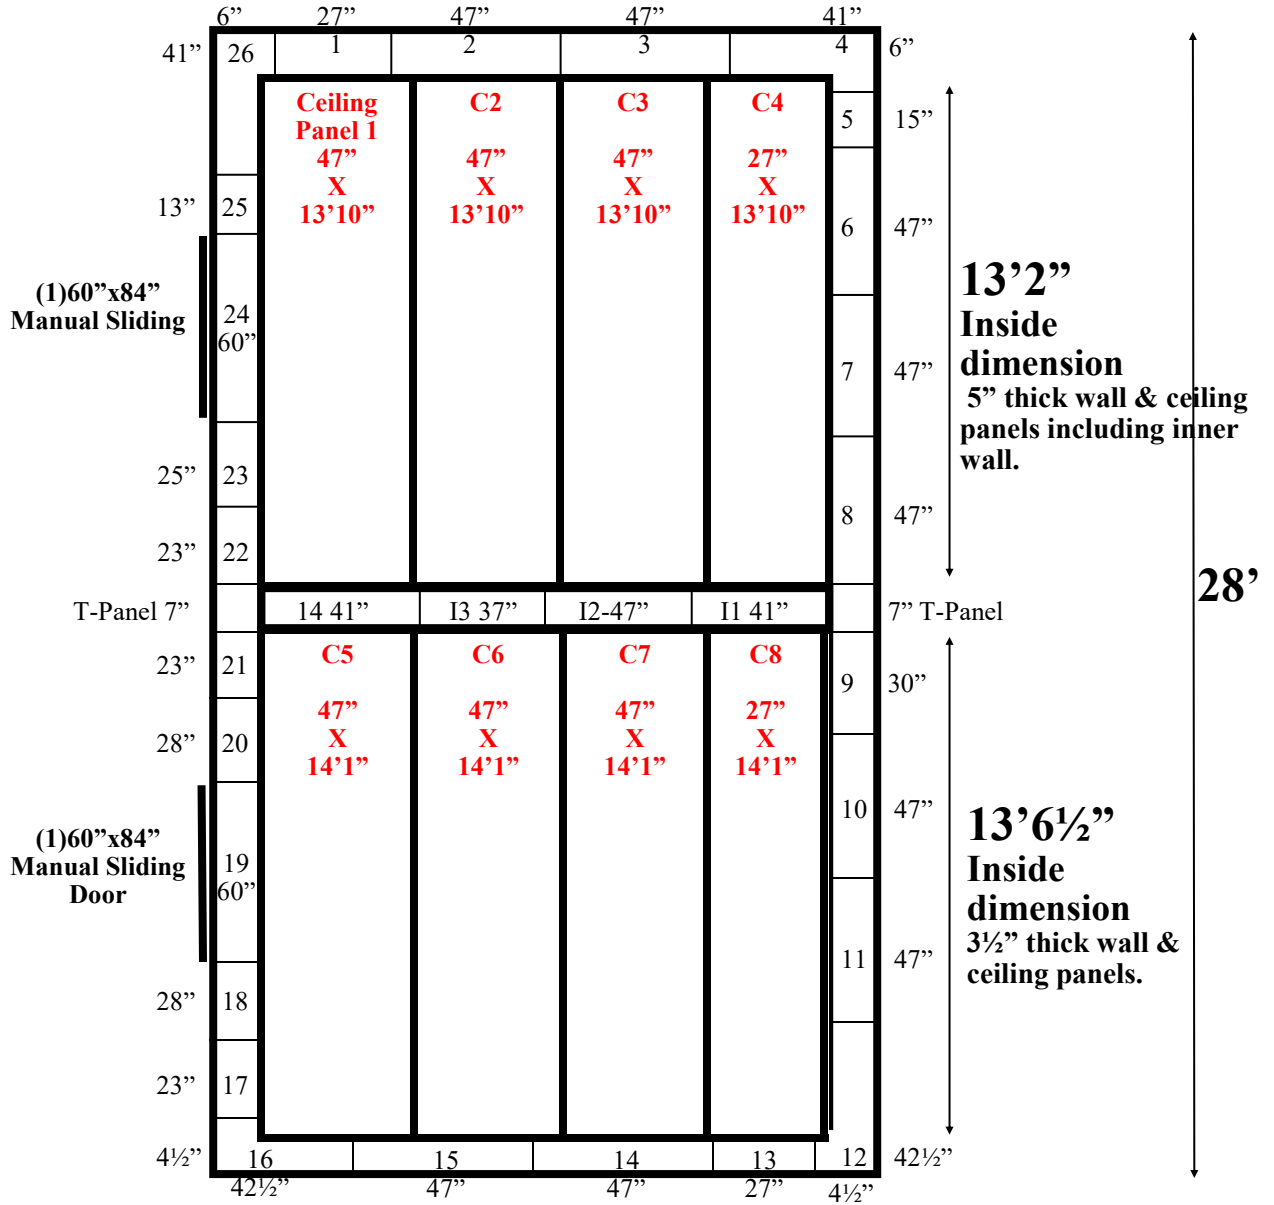

14'

Notes:
Panels #19 & #24 are door headers.
Ceilings do not cam together.

14' x 28' x 10'2" H
Combination Cooler / Freezer
Wall & Ceiling Panels Diagram

79-2018
No color
Not drawn to scale.

14' x 28' x 10'2" H
Combination Cooler / Freezer

79-2018
No color

14' x 28' x 10'2" H
Combination Cooler / Freezer

79-2018
No color