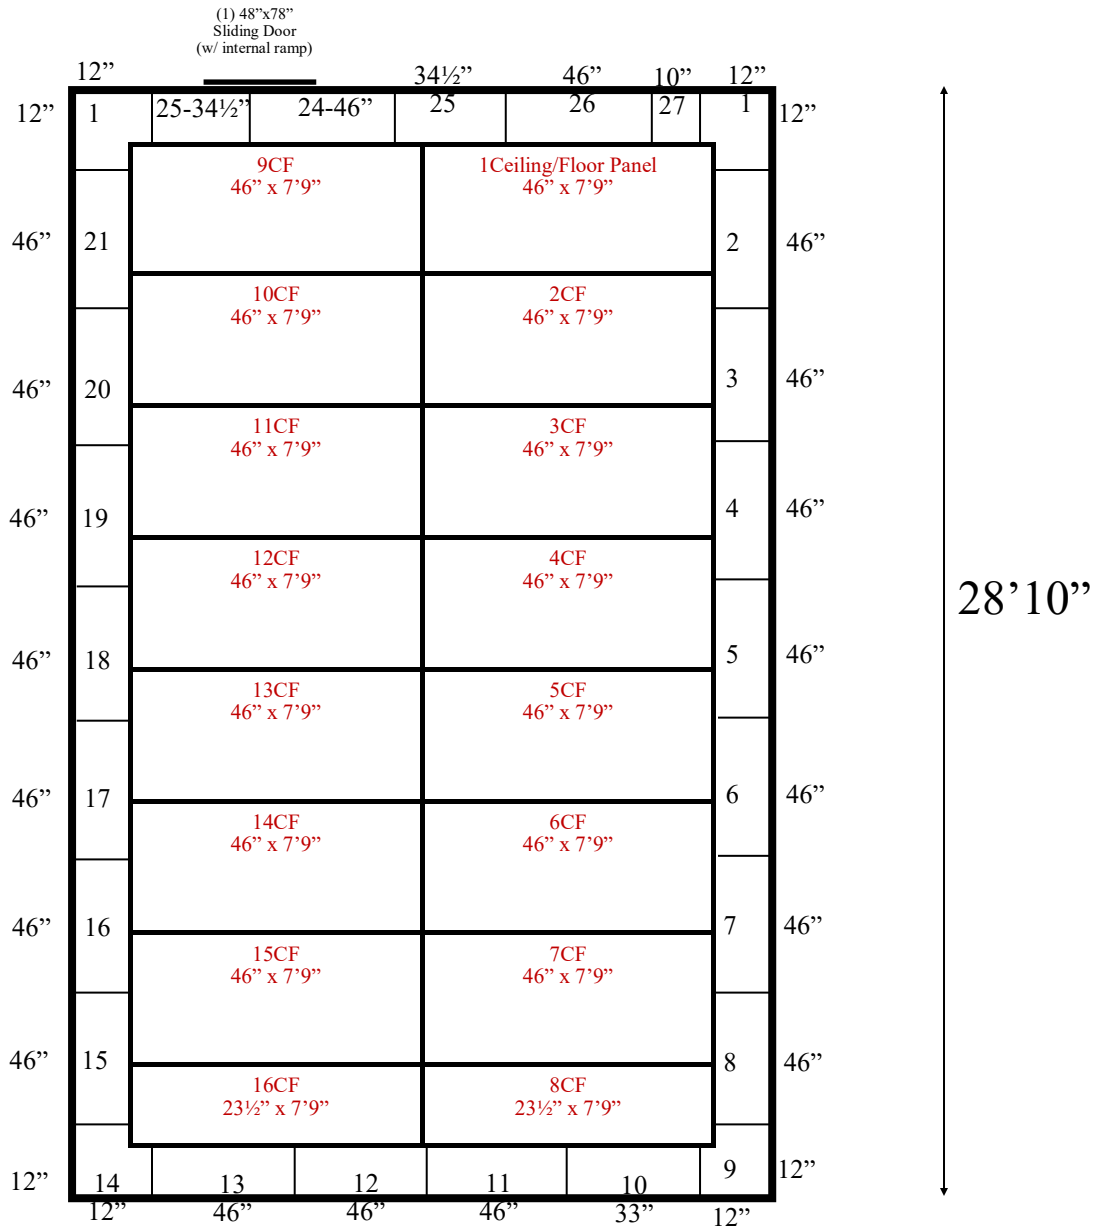

16'3"

Notes:
Ceiling & Floor Panels layout the same.
Ceiling support: Ceiling hangers

16'3" x 28'10" x 8'7" H
Freezer With Floor
Wall, Ceiling & Floor Panels Diagram

78-2018
Green
Not drawn to scale.

**16'3" x 28'10" x 8'7" H
Freezer With Floor**

**78-2018
Green**