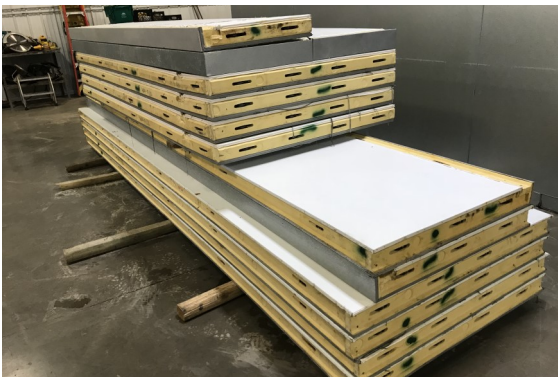

21'2" x 25'3" x 10' H
 Combination Cooler / Freezer With Floor
 Wall, Ceiling & Floor Panels Diagram

51-2018
 Color code: Hunter Green
 Not drawn to scale.

21'2" x 25'3" x 10' H
Combination Cooler / Freezer With Floor

51-2018
Hunter Green

21'2" x 25'3" x 10' H
Combination Cooler / Freezer With Floor

51-2018
Hunter Green