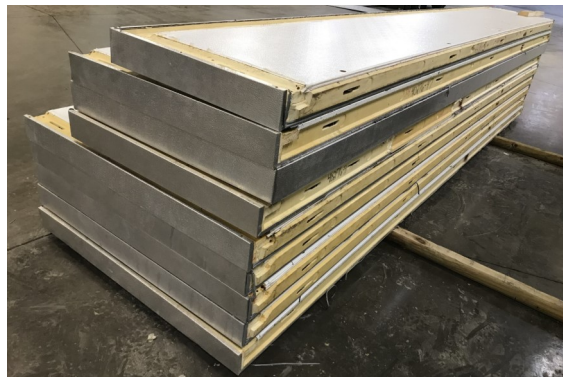

14'6"

14'6" x 30' x 10' H
Freezer With Floor
Wall & Ceiling Panels Diagram

51-2018
Brown
Not drawn to scale.

14'6"

14'6" x 30' x 10' H
Freezer With Floor
Floor Panels Diagram

51-2018
Brown
Not drawn to scale.

**14'6" x 30' x 10' H
Freezer With Floor**

**51-2018
Brown**

**14'6" x 30' x 10' H
Freezer With Floor**

**51-2018
Brown**