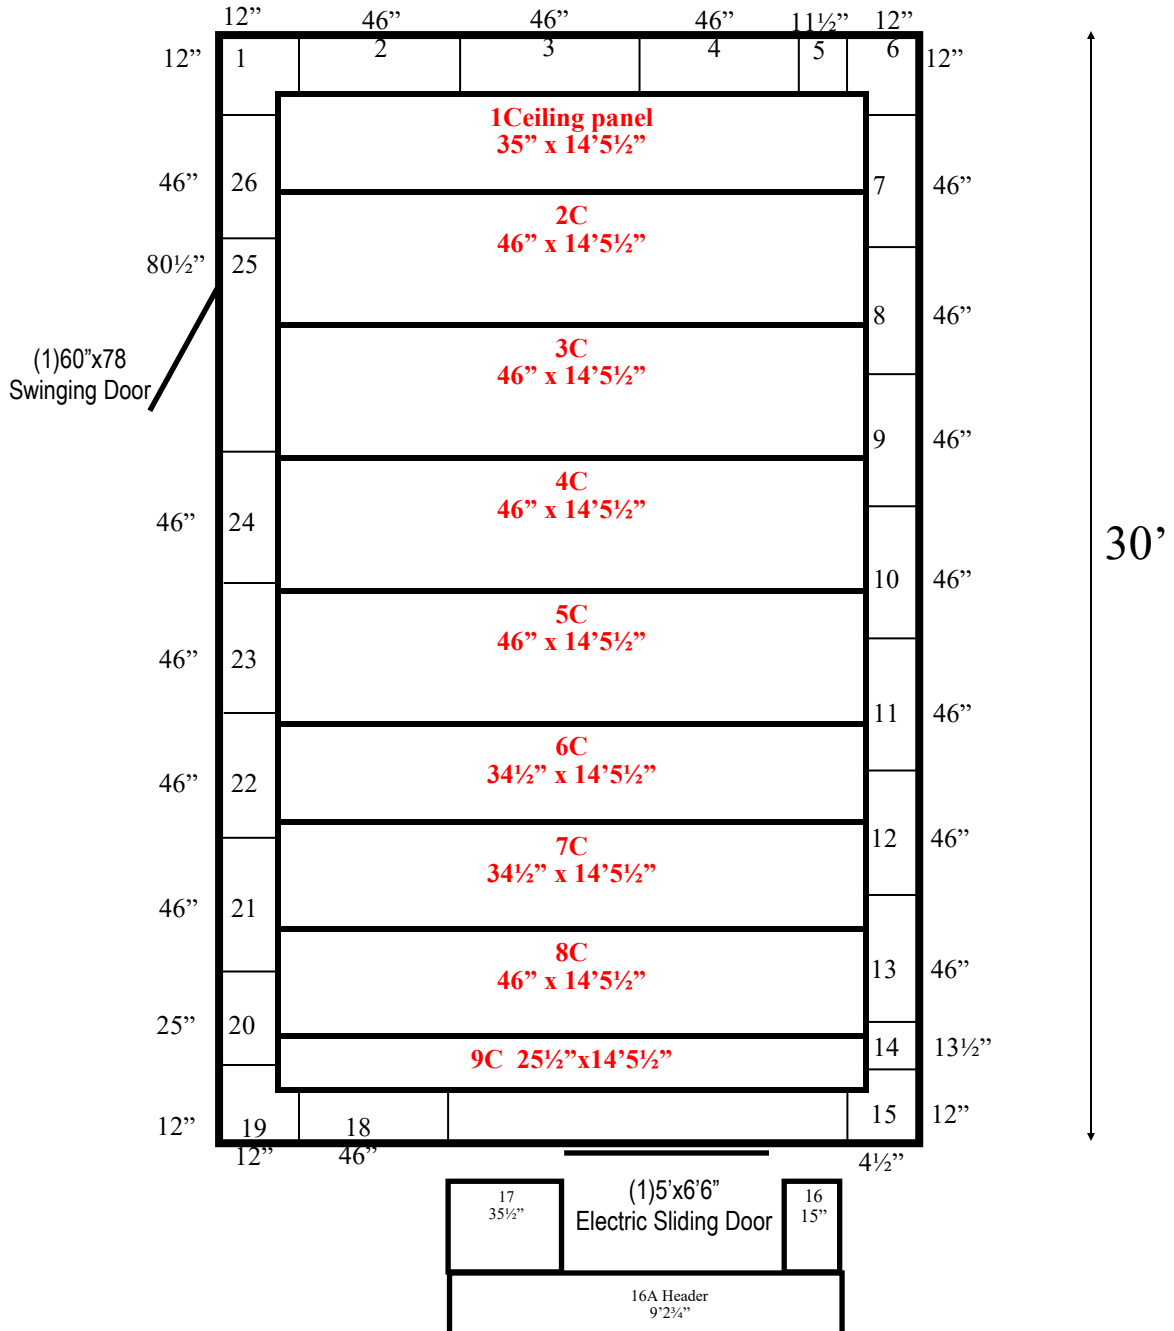

14'6"

14'6" x 30' x 10' H
Freezer With Floor
Wall & Ceiling Panels Diagram

51-2018
Brown
Not drawn to scale.

14'6"

14'6" x 30' x 10' H
Freezer With Floor
Floor Panels Diagram

51-2018
Brown
Not drawn to scale.

**14'6" x 30' x 10' H
Freezer With Floor**

**51-2018
Brown**

**14'6" x 30' x 10' H
Freezer With Floor**

**51-2018
Brown**