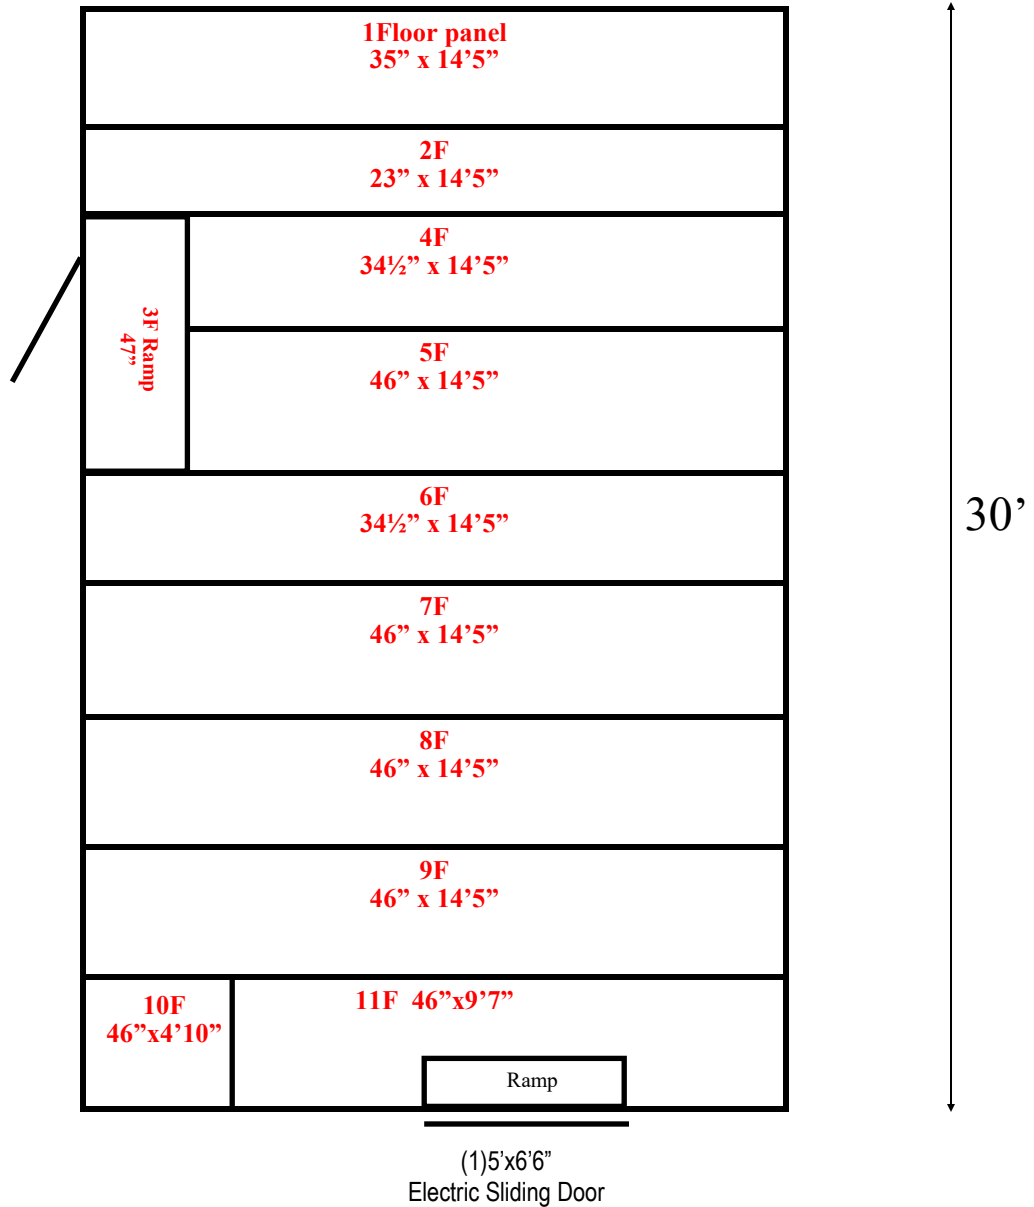

14'6"

14'6" x 30' x 10' H
Freezer With Floor
Wall & Ceiling Panels Diagram

51-2018
Brown
Not drawn to scale.

14'6"

14'6" x 30' x 10' H
Freezer With Floor
Floor Panels Diagram

51-2018
Brown
Not drawn to scale.

**14'6" x 30' x 10' H
Freezer With Floor**

**51-2018
Brown**

**14'6" x 30' x 10' H
Freezer With Floor**

**51-2018
Brown**