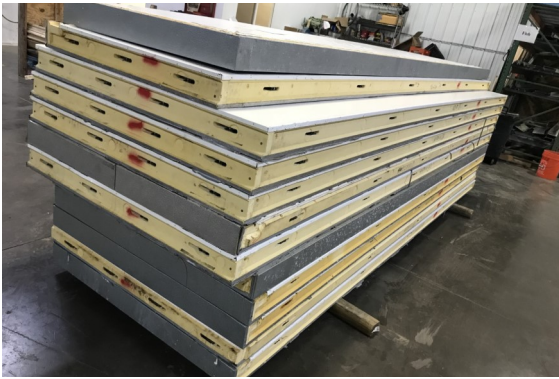

**22' 1" x 27' 11" x 9' 9" H (10' 7" H with beam)
Cooler
Wall & Ceiling Panels Diagram**

**51-2018
Color code: Red
Not drawn to scale.**

22'1" x 27'11" x 9'9" H
Cooler

51-2018
Red

22'1" x 27'11" x 9'9" H
Cooler