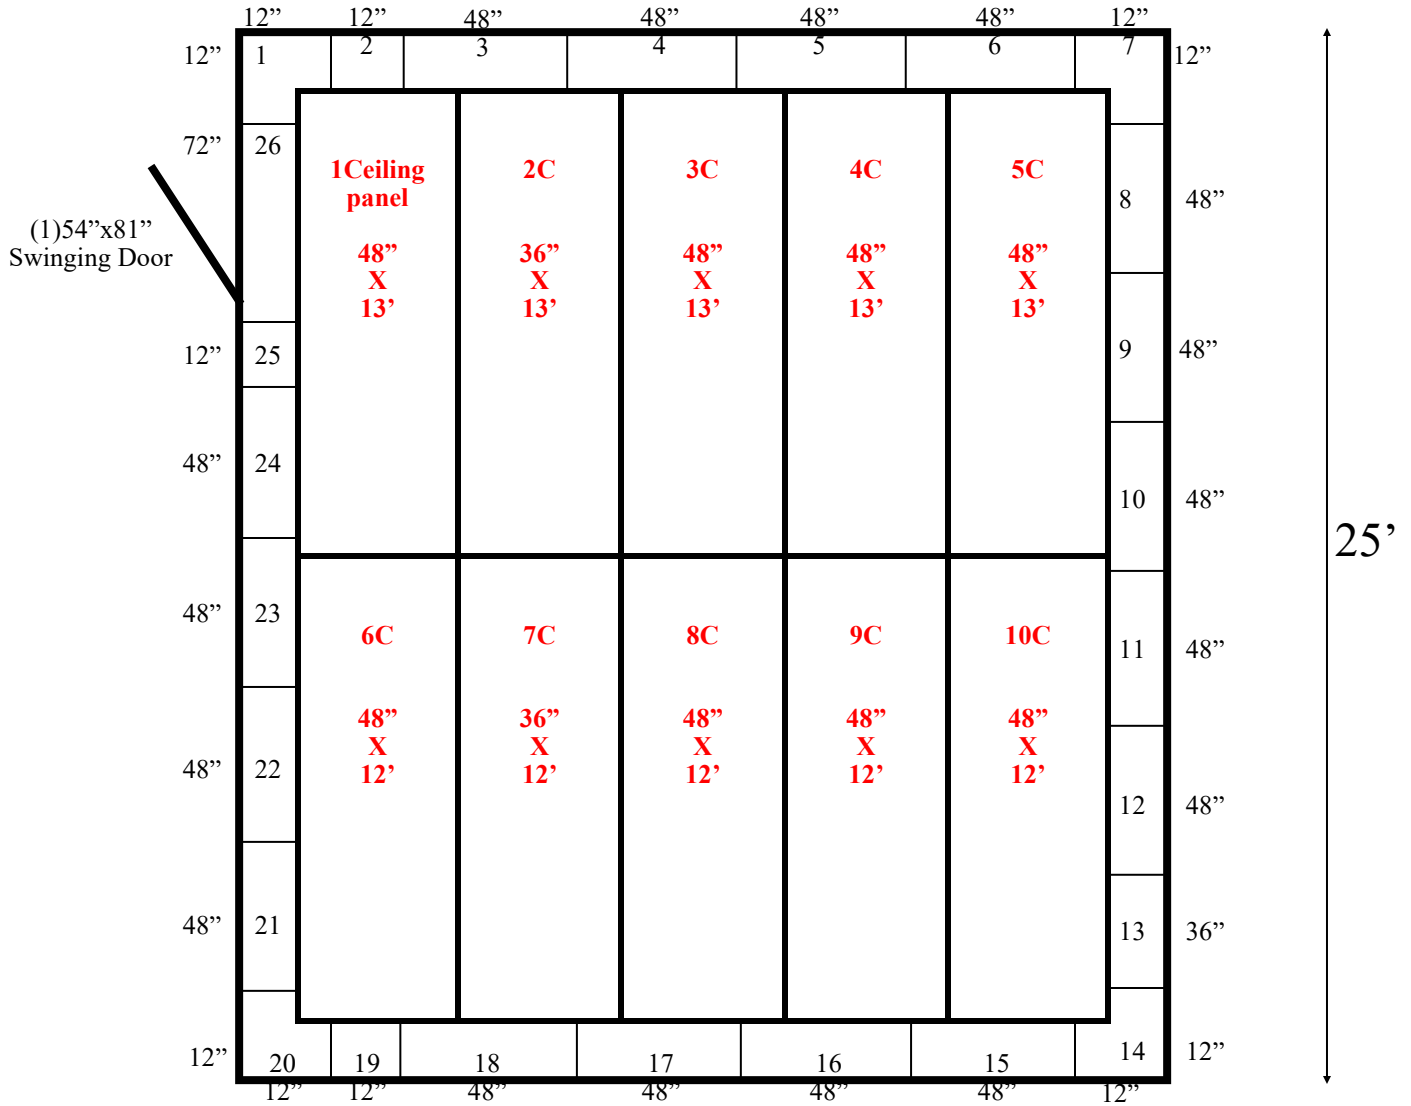

19'

Ceiling support: I-beam & hangers

19' x 25' x 8'4" H (9'4" H with beam)  
 Walk-In Cooler  
 Wall & Ceiling Panels Diagram

60-2018  
 Brown  
 Not drawn to scale.

**19' x 25' x 8'4" H (9'4" H with beam)  
Walk-In Cooler**

**60-2018  
Brown**

**19' x 25' x 8'4" H (9'4" H with beam)  
Walk-In Cooler**

**60-2018  
Brown**