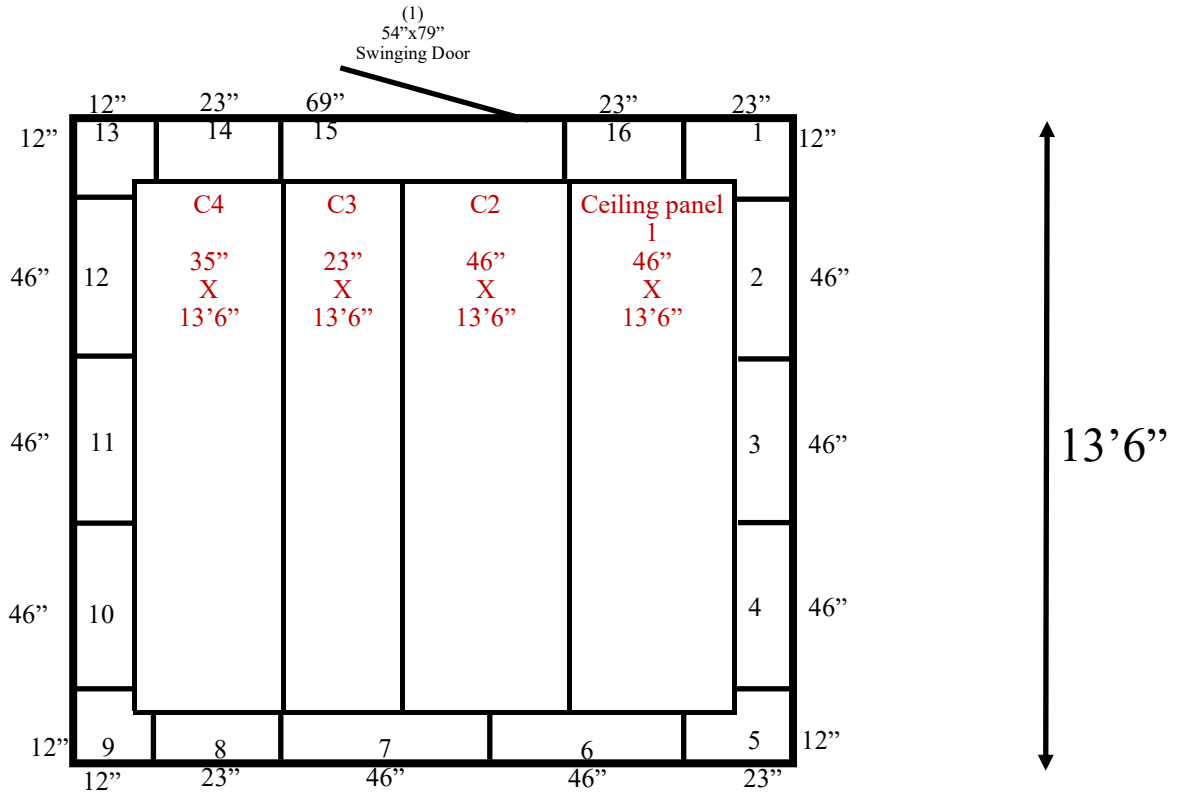

12'6"

12'6" x 13'6" x 8'7" H
Freezer with Floor
Wall, Ceiling & Floor Panel Diagrams

55-2018
Color code: No color
Not drawn to scale.

12'6" x 13'6" x 8'7" H
Freezer with Floor

55-2018
No color