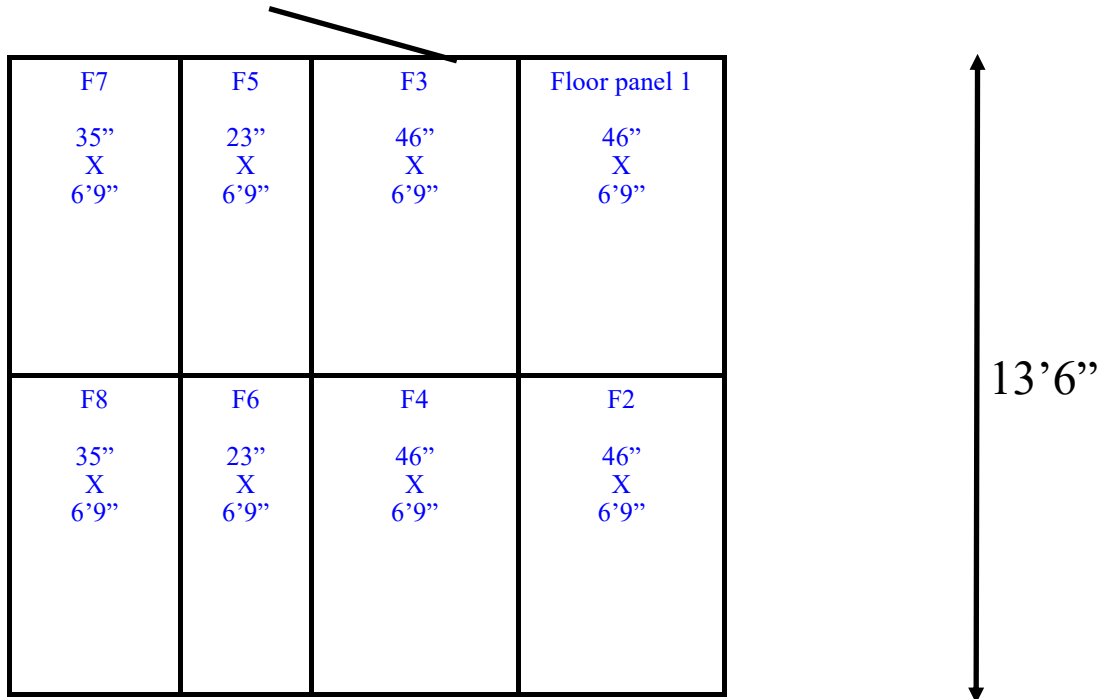

12'6"

12'6" x 13'6" x 8'7" H
Freezer with Floor
Wall, Ceiling & Floor Panel Diagrams

55-2018
Color code: No color
Not drawn to scale.

12'6" x 13'6" x 8'7" H
Freezer with Floor

55-2018
No color