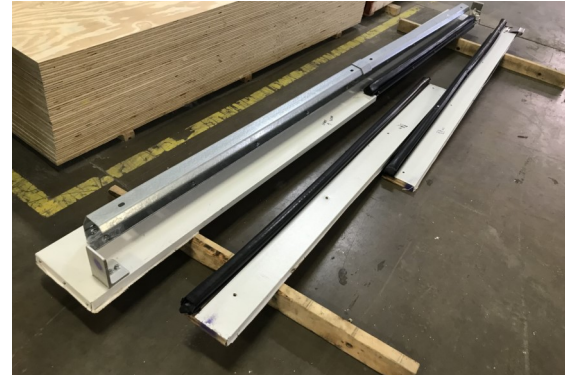

**14' x 24' x 10'4" H**  
**Cooler**  
**Wall & Ceiling Panels Diagram**

**50-2018**  
**Color code: Orange**  
**Not drawn to scale.**

14' x 24' x 10'4" H  
Cooler

50-2018  
orange