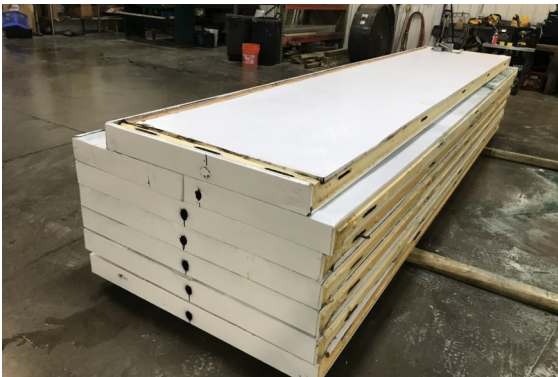

**14'6" x 26' x 10'2" H
Cooler or Freezer
Wall & Ceiling Panels Diagram**

**14'6" x 26' x 10'2" H
Cooler or Freezer**

**52-2018
Black**