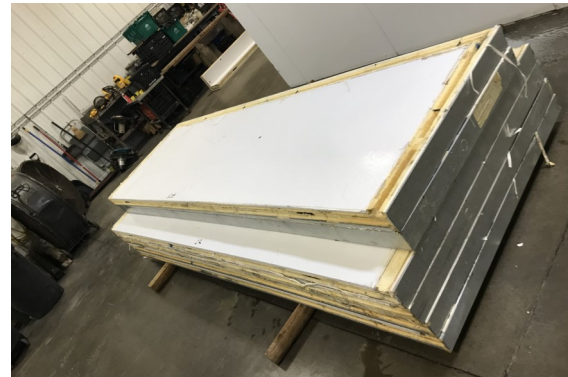

10' x 22' x 8'4" H  
Cooler or Freezer  
Wall & Ceiling Panels Diagram

46-2018  
Blue  
Not drawn to scale.

**10' x 22' x 8'4" H  
Cooler or Freezer**

**46-2018  
Blue**