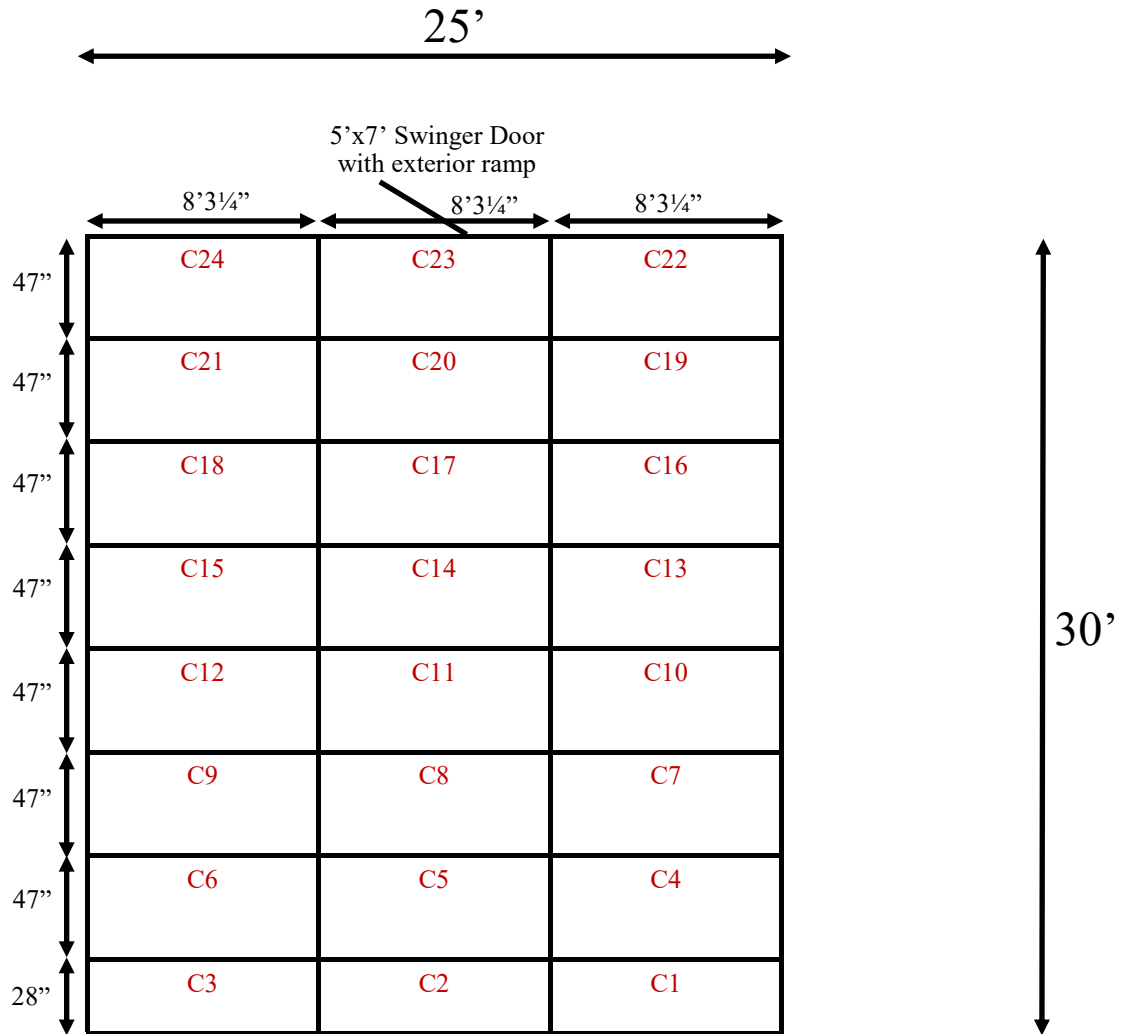

25' x 30' x 10'H
Freezer with Floor
Wall Panels Layout

45-2018
Color code: Red
Not drawn to scale.

**25' x 30' x 10'H
Freezer with Floor
Ceiling Panels Layout**

**45-2018
Color code: Red
Not drawn to scale.**

**25' x 30' x 10'H
Freezer with Floor
Floor Panels Layout**

**45-2018
Color code: Red
Not drawn to scale.**

**25' x 30' x 10'H
Freezer with Floor
Diamond Plate Layout**

**45-2018
Color code: Red
Not drawn to scale.**

25' x 30' x 10'
Freezer with Floor

25' x 30' x 10'
Freezer with Floor

45-2018
Red