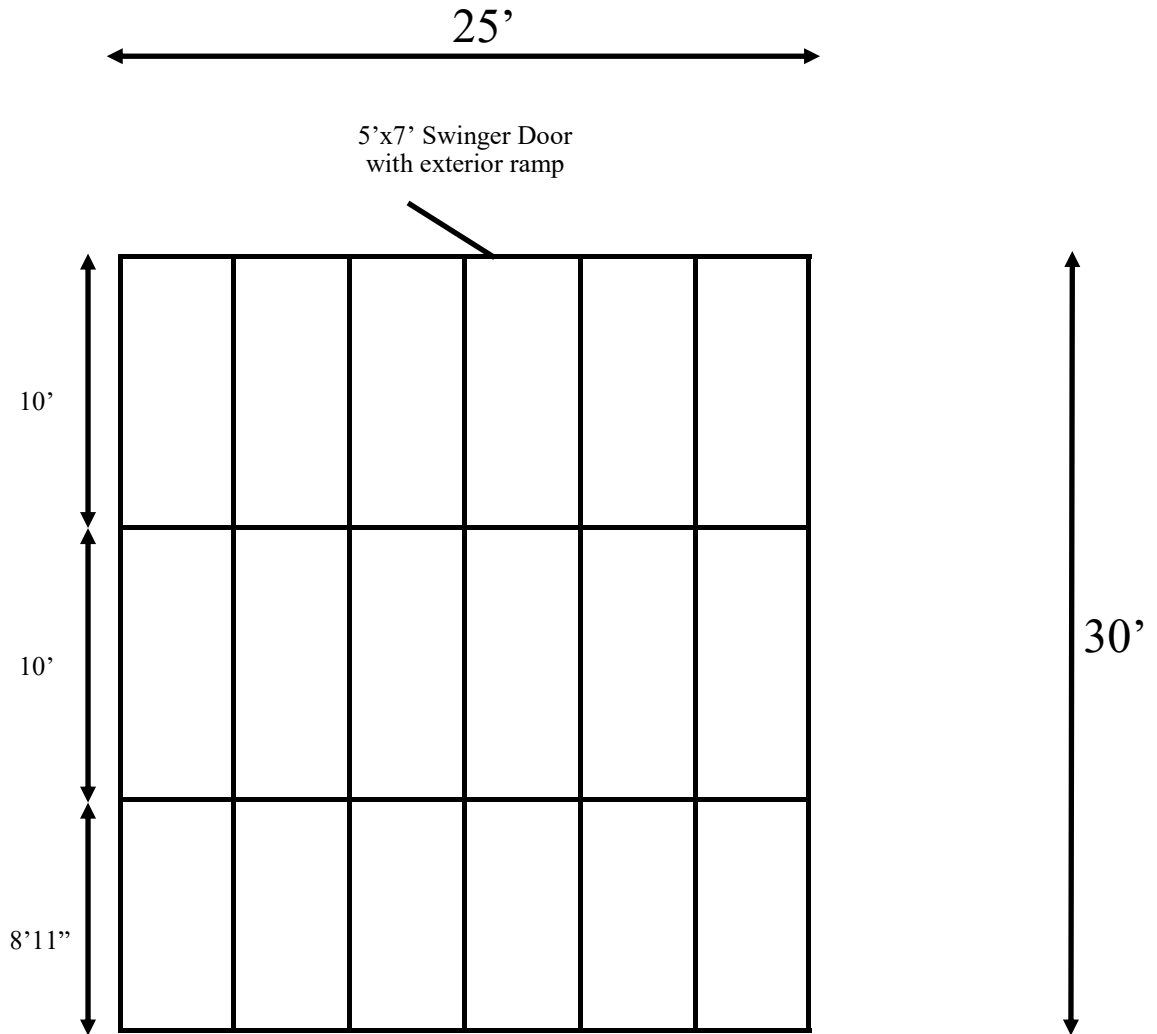

25' x 30' x 10'H
Freezer with Floor
Wall Panels Layout

45-2018
Color code: Red
Not drawn to scale.

**25' x 30' x 10'H
Freezer with Floor
Ceiling Panels Layout**

**45-2018
Color code: Red
Not drawn to scale.**

**25' x 30' x 10'H
Freezer with Floor
Floor Panels Layout**

**45-2018
Color code: Red
Not drawn to scale.**

**25' x 30' x 10'H
Freezer with Floor
Diamond Plate Layout**

**45-2018
Color code: Red
Not drawn to scale.**

25' x 30' x 10'
Freezer with Floor

25' x 30' x 10'
Freezer with Floor

45-2018
Red