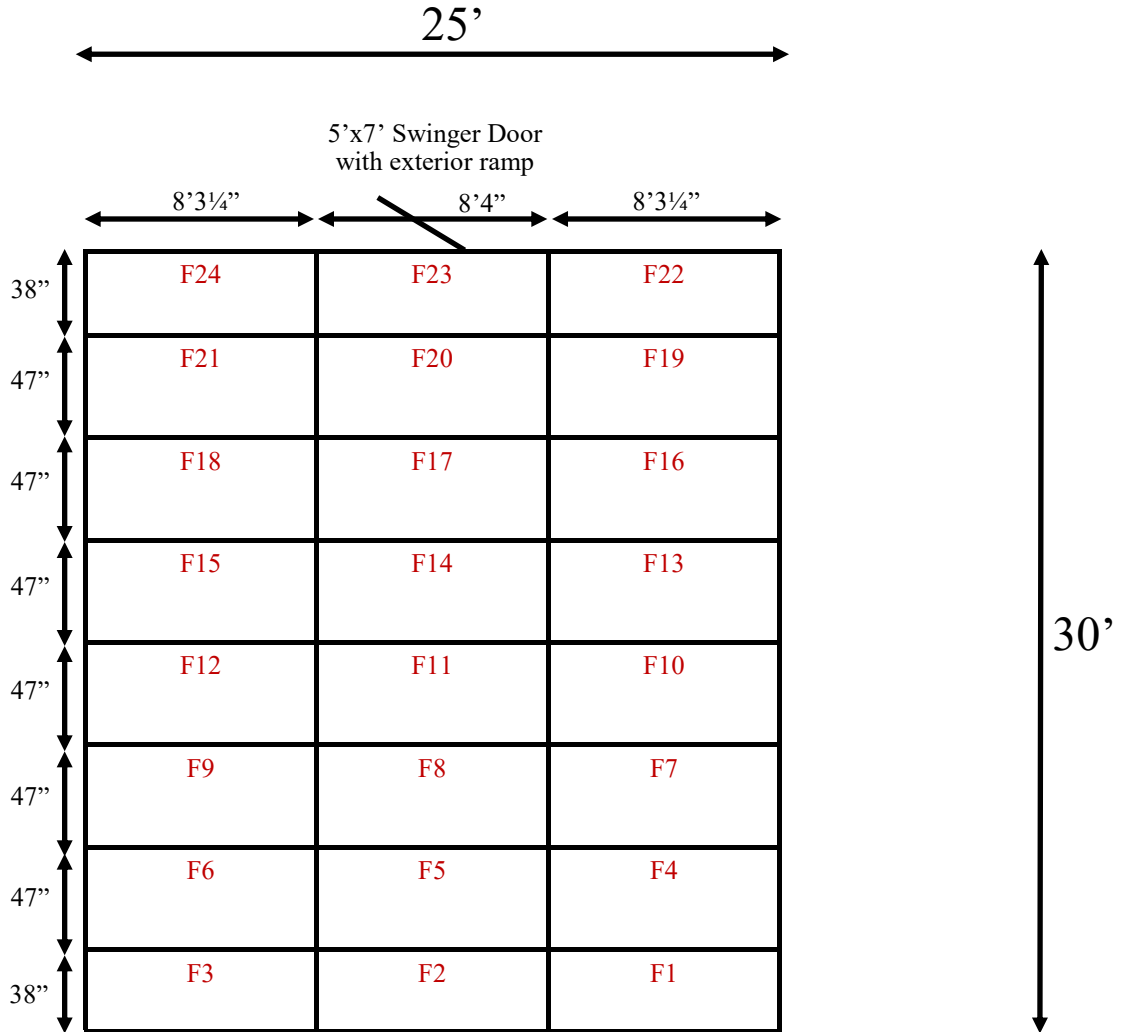

25' x 30' x 10'H
Freezer with Floor
Wall Panels Layout

45-2018
Color code: Red
Not drawn to scale.

**25' x 30' x 10'H
Freezer with Floor
Ceiling Panels Layout**

**45-2018
Color code: Red
Not drawn to scale.**

**25' x 30' x 10'H
Freezer with Floor
Floor Panels Layout**

**45-2018
Color code: Red
Not drawn to scale.**

**25' x 30' x 10'H
Freezer with Floor
Diamond Plate Layout**

**45-2018
Color code: Red
Not drawn to scale.**

25' x 30' x 10'
Freezer with Floor

25' x 30' x 10'
Freezer with Floor

45-2018
Red