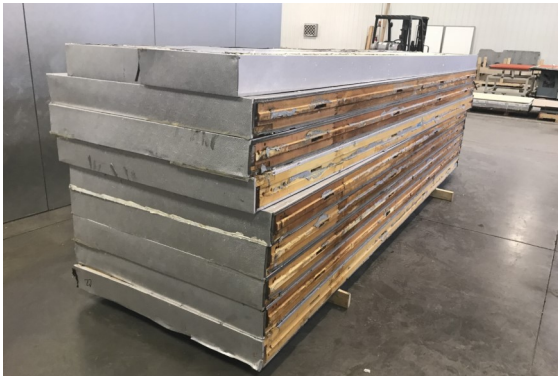

**14' x 34'9" x 11' H
Cooler or Freezer
Wall & Ceiling Panels Diagram**

**39-2018
Color code: Blue
Not drawn to scale.**

14' x 34'9" x 11' H
Cooler or Freezer

39-2018
Blue