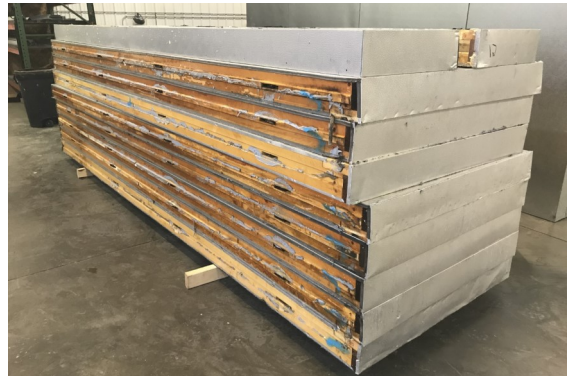

**14' x 34'9" x 11' H
Cooler or Freezer
Wall & Ceiling Panels Diagram**

**39-2018
Color code: Blue
Not drawn to scale.**

14' x 34'9" x 11' H
Cooler or Freezer

39-2018
Blue