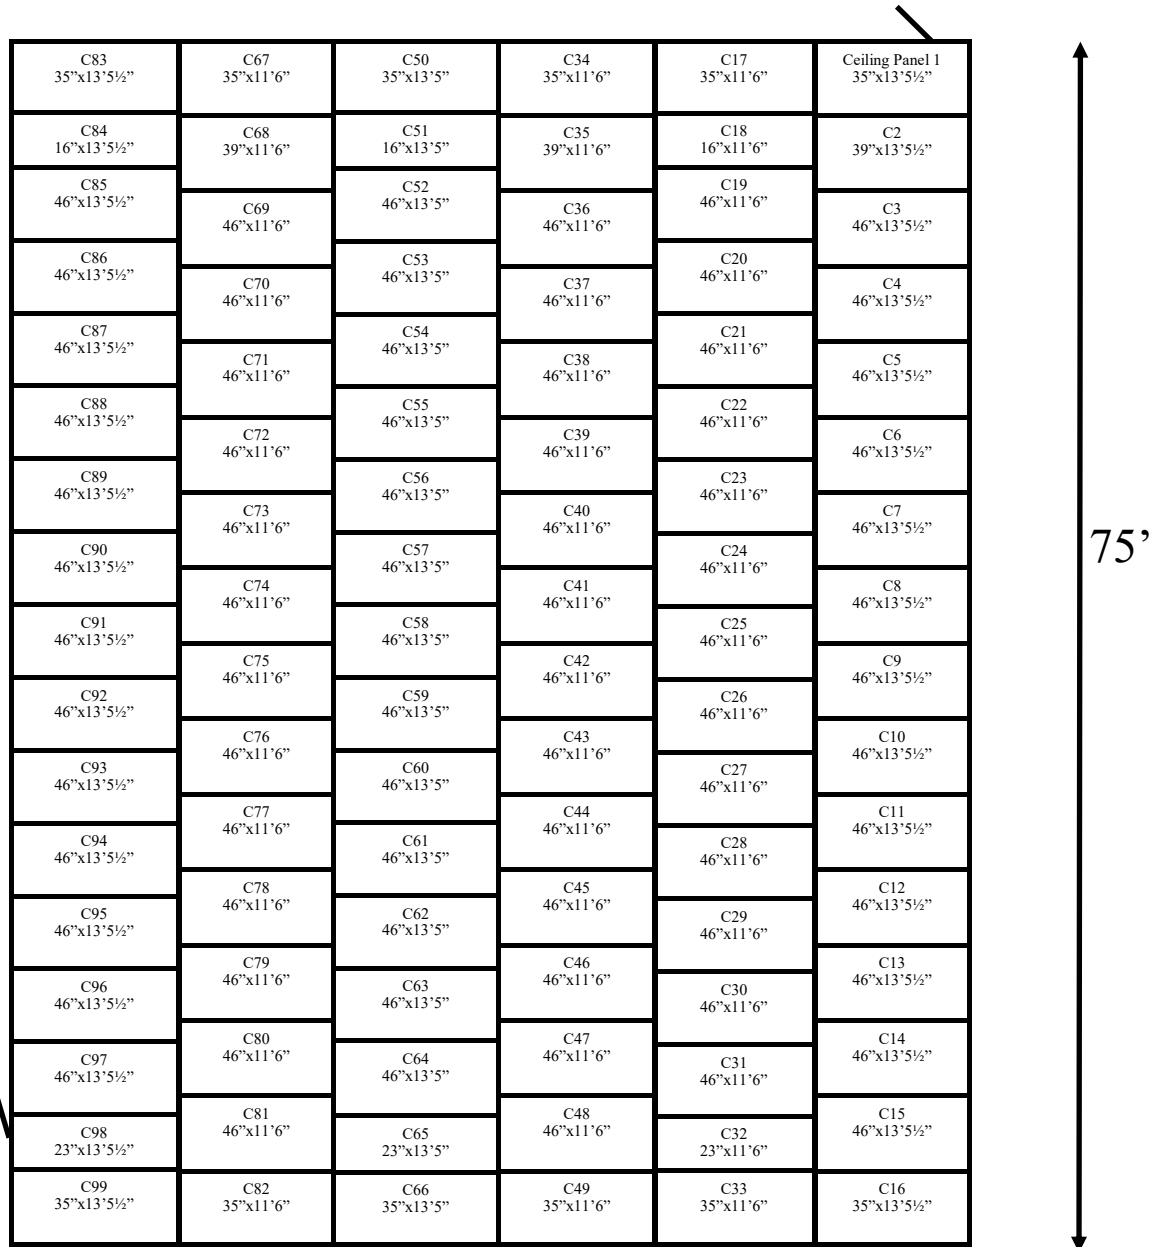

**59' x 75' x 27' H
Cooler or Freezer
Wall Panels Diagram**

**28-2018
Color code: Blue
Not drawn to scale.**

59''

Ceiling Support: C-channel & threaded rod.

59' x 75' x 27' H
Cooler or Freezer
Ceiling Panels Diagram

28-2018
Color code: Blue
Not drawn to scale.

**59' x 75' x 27' H
Cooler or Freezer**

**28-2018
Blue**