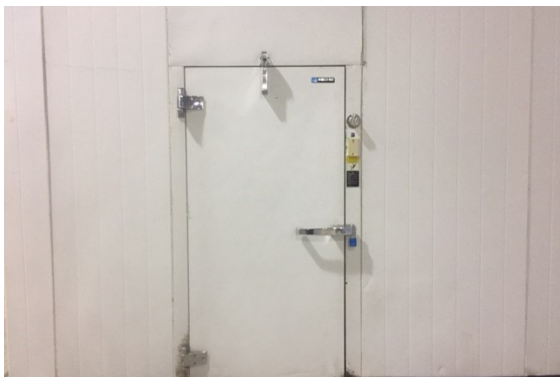

**59' x 75' x 27' H
Cooler or Freezer
Wall Panels Diagram**

**28-2018
Color code: Blue
Not drawn to scale.**

59''

Ceiling Support: C-channel & threaded rod.

59' x 75' x 27' H
Cooler or Freezer
Ceiling Panels Diagram

28-2018
Color code: Blue
Not drawn to scale.

**59' x 75' x 27' H
Cooler or Freezer**

**28-2018
Blue**