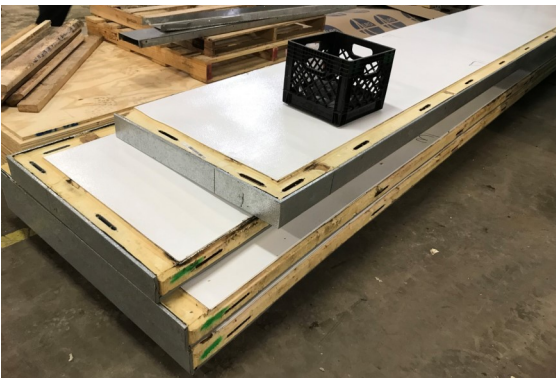

**13'5" x 21'1" x 8'4" H  
Cooler  
Wall & Ceiling Panels Diagram**

**18-18  
Color code: Green  
Not drawn to scale.**

13'5" x 21'1" x 8'4" H  
Cooler

18-18  
green