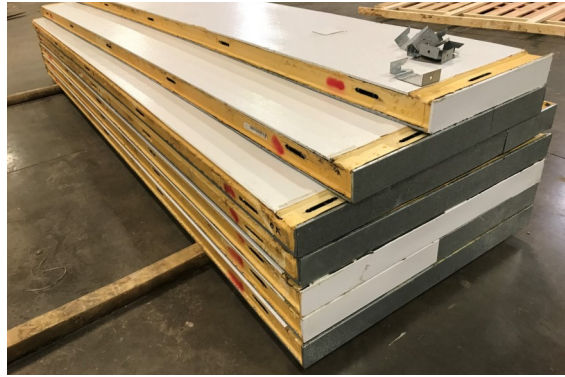

14'5" x 24' x 8'4" H
Cooler
Wall & Ceiling Panels Diagram

109-2017
Color code: Red
Not drawn to scale.

**14'5" x 24' x 8'4" H
Cooler**

**109-18
Red**