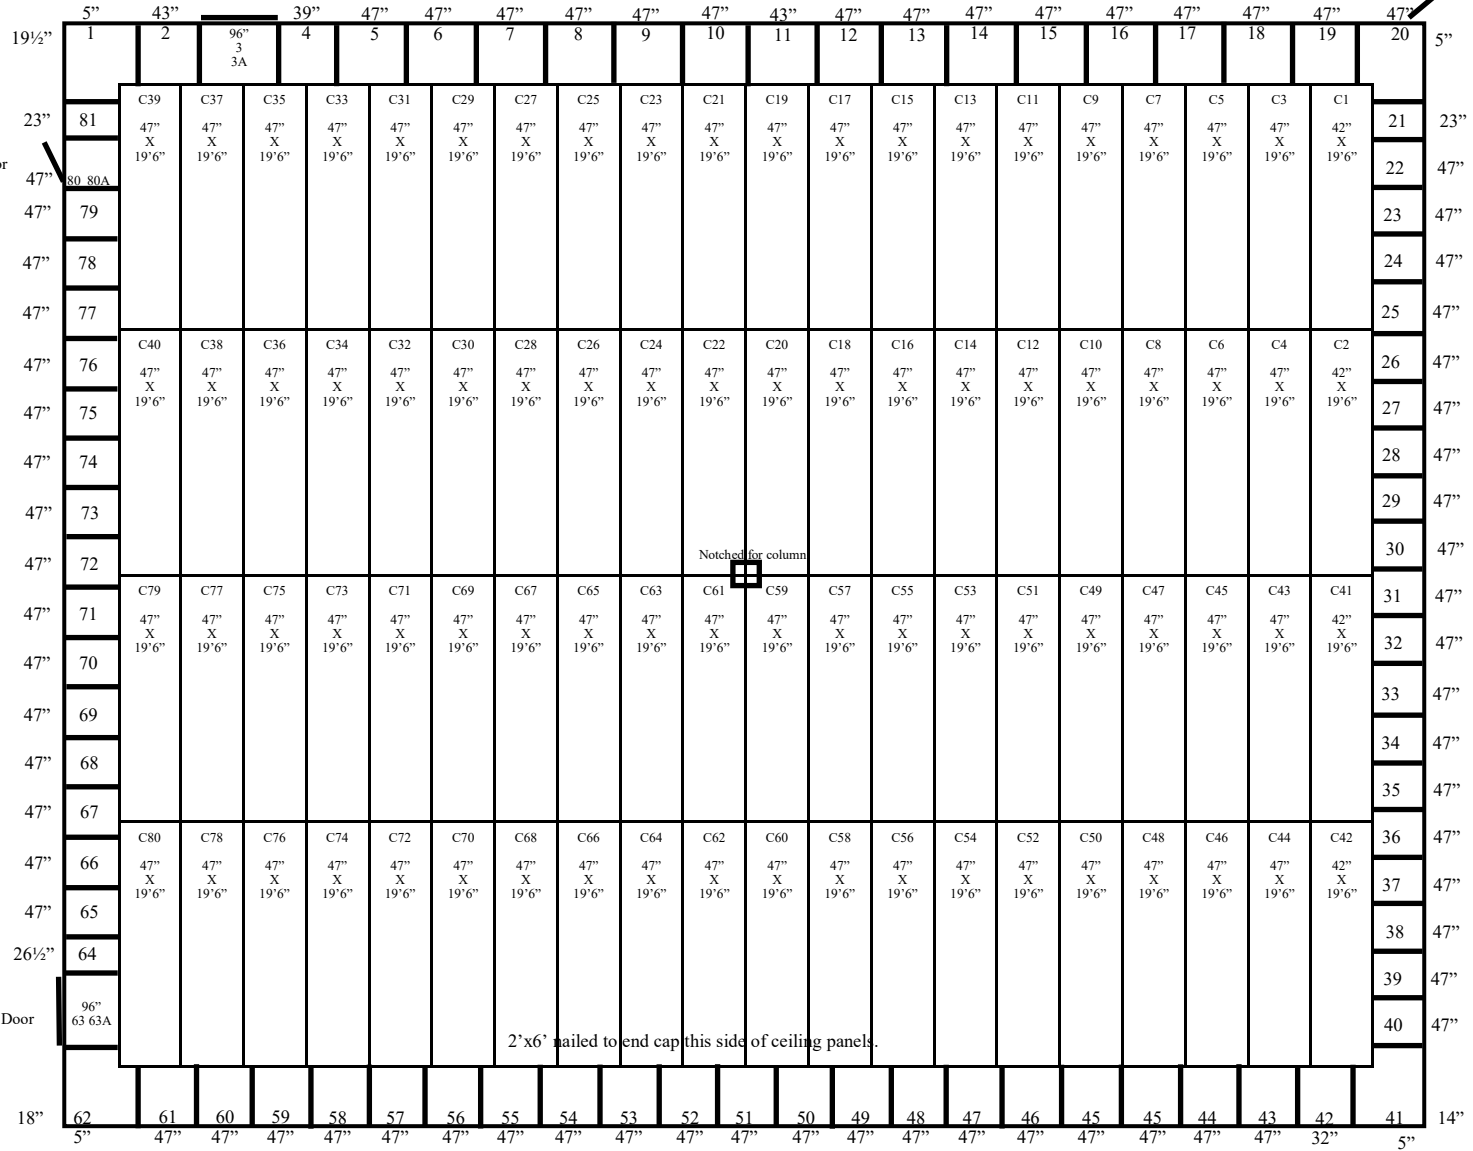

78'

3'x3' access hole

(1)8'x8'
Manual Slider Door

(1)36"x84"
Personnel Door

(1)8'x8'
Manual Slider Door

78'

78' x 78' x 14'6" H
Cooler or Freezer
Wall & Ceiling Panels Diagram

8-2018
Color code: Orange
Not drawn to scale.

**78' x 78' x 14'6" H
Cooler or Freezer**

**8-2018
Orange**

**78' x 78' x 14'6" H
Cooler or Freezer**

**8-2018
Orange**