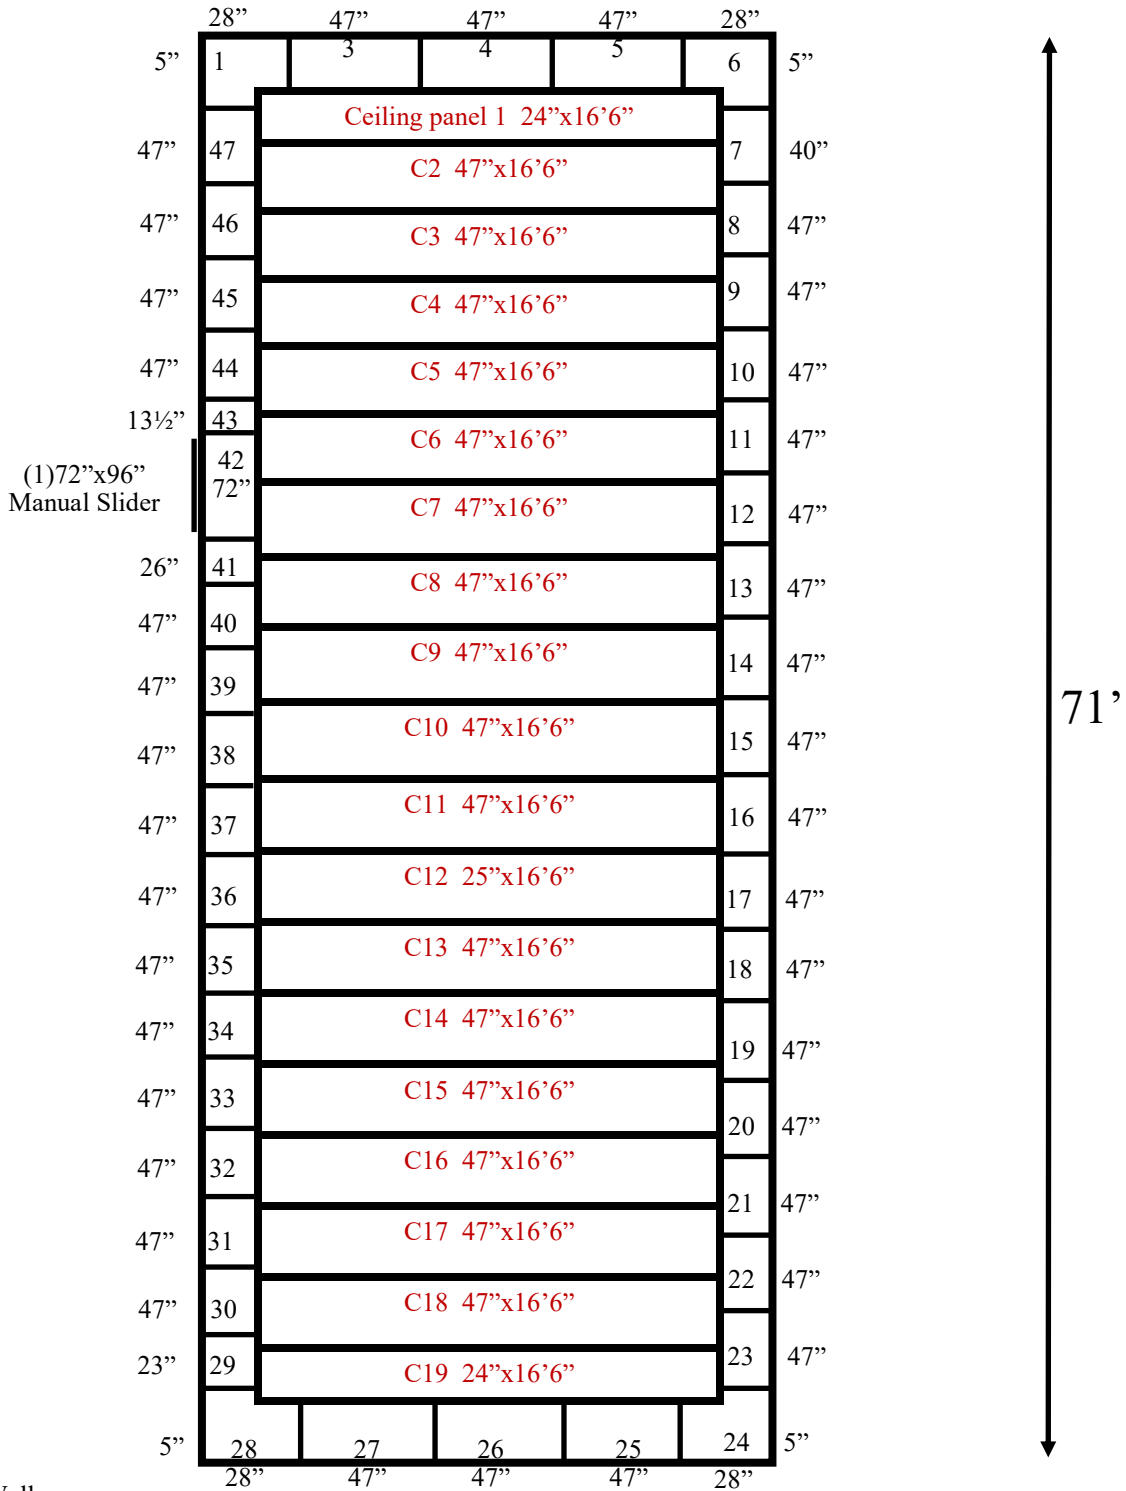

16'6"

Wall  
 Ceiling sits on inside wall lip.

16'6" x 71' x 11' H  
 Cooler or Freezer  
 Wall & Ceiling Panels Diagram

89-2017  
 Color code: Yellow  
 Not drawn to scale.

16'6" x 71' x 11' H  
Cooler or Freezer

89-2017  
Yellow

**16'6" x 71' x 11' H  
Cooler or Freezer**

**89-2017  
Yellow**

16'6" x 71' x 11' H  
Cooler or Freezer

89-2017  
Yellow