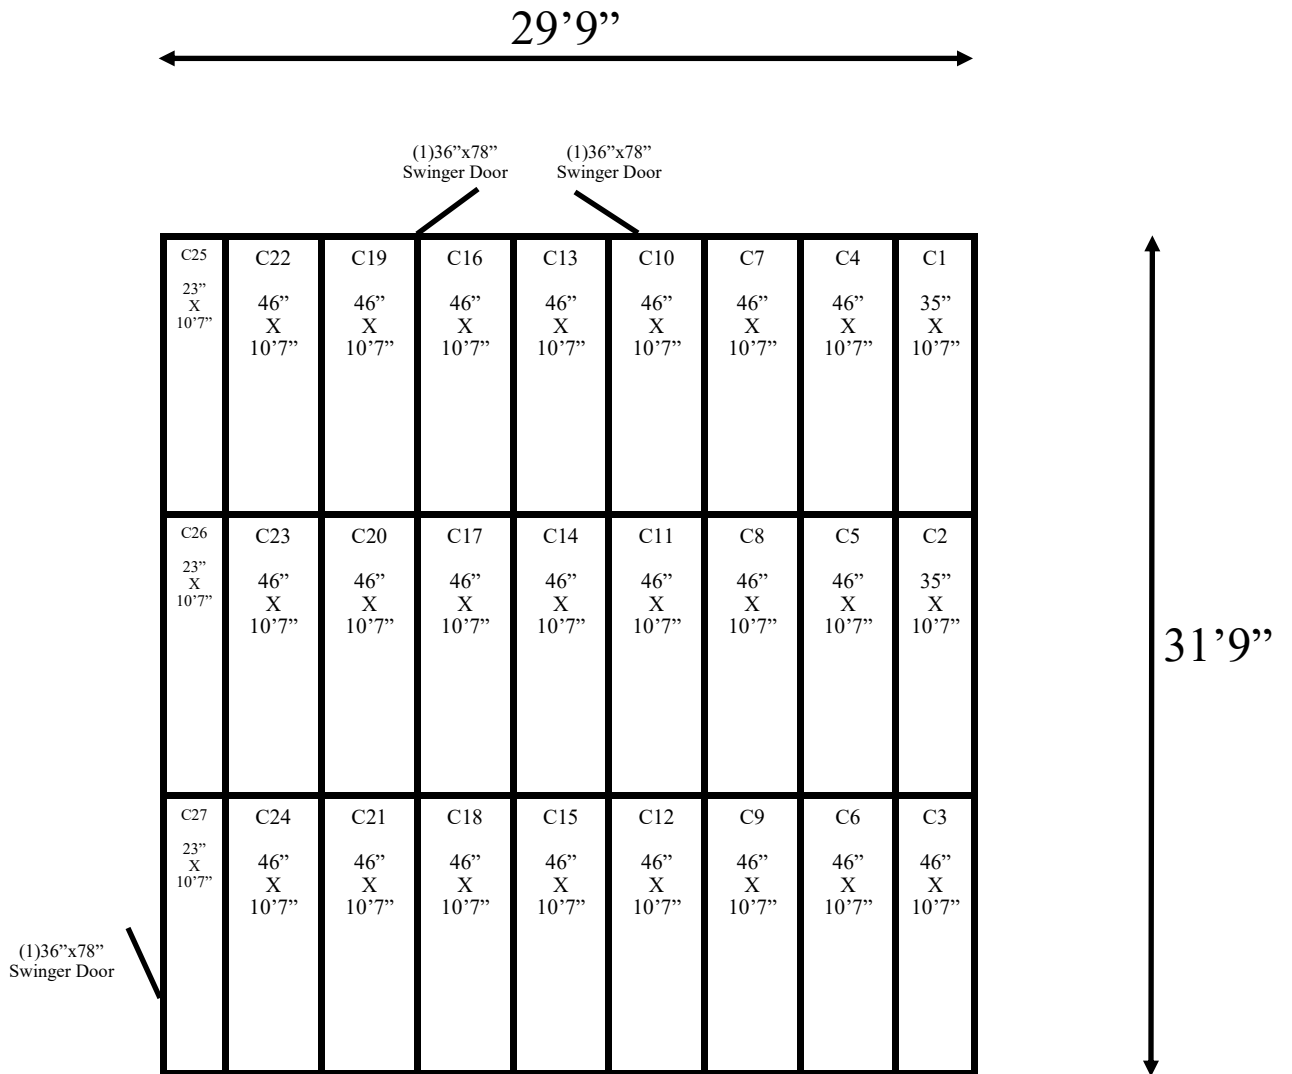

**29'9" x 31'9" x 9'2" H
Cooler / Freezer Combination
Wall Panels Diagram**

**93-2017
Color code: Silver
Not drawn to scale.**

29'9" x 31'9" x 9'2" H
Cooler / Freezer Combination
Ceiling Panels Diagram

93-2017
Color code: Silver
Not drawn to scale.

**29'9" x 31'9" x 9'2" H
Cooler / Freezer Combination**

**93-2017
Silver**

**29'9" x 31'9" x 9'2" H
Cooler / Freezer Combination**

**93-2017
Silver**

**29'9" x 31'9" x 9'2" H
Cooler / Freezer Combination**

**93-2017
Silver**