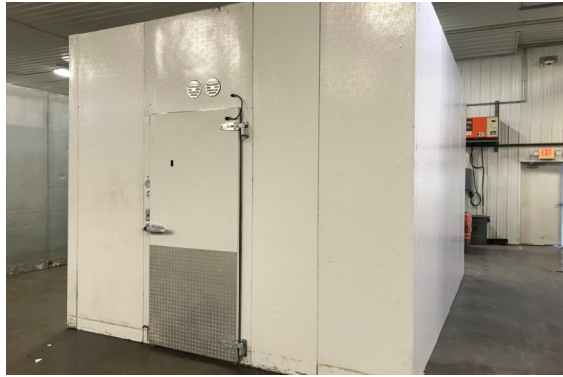

**11'7" x 16'2" x 10'5" H**  
**Cooler or Freezer**  
**Wall & Ceiling Panels Diagram**

**79-2017**  
**Color code: Pink**  
**Not drawn to scale.**

**11'7" x 16'2" x 10'5" H  
Cooler or Freezer**

**79-2017  
Pink**