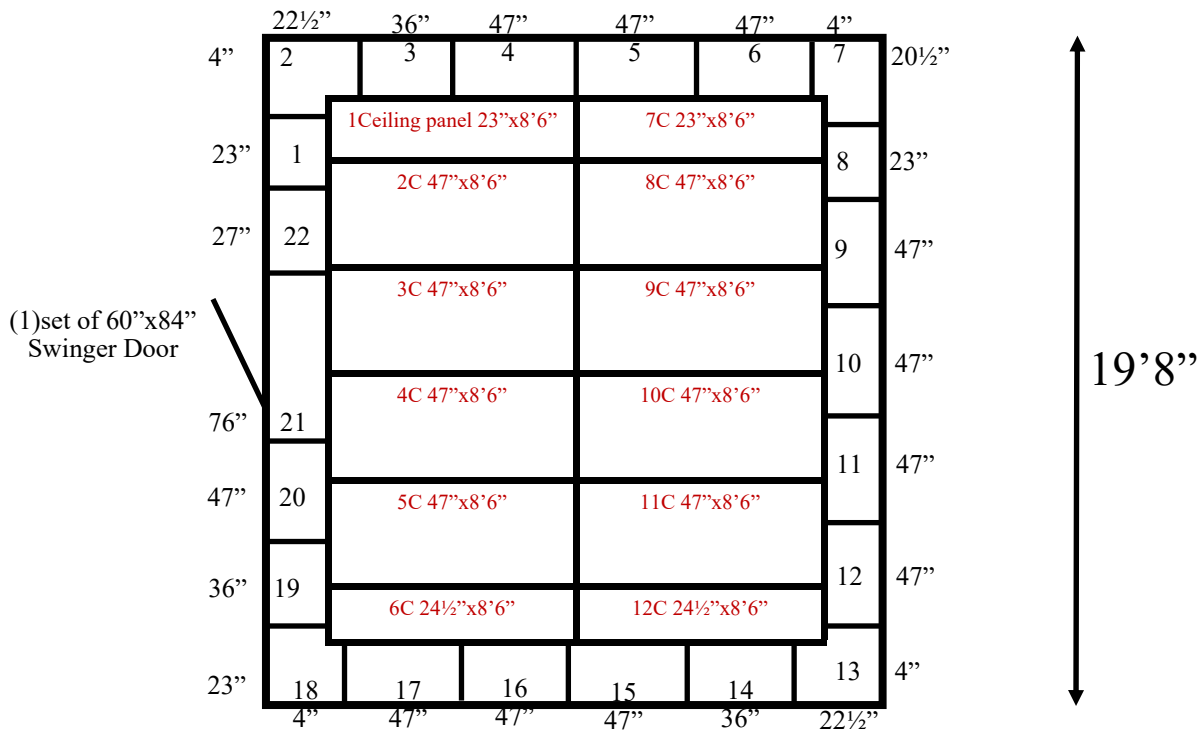

17'

**17' x 19'8" x 10' H
Cooler or Freezer
Wall & Ceiling Panels Diagram**

**49-2017
Color code: Green
Not drawn to scale.**

17' x 19'8" x 10' H
Cooler or Freezer

49-2017
Bright green