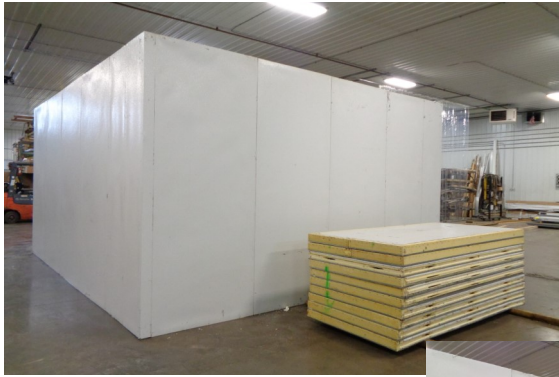

17'

**17' x 19'8" x 10' H
Cooler or Freezer
Wall & Ceiling Panels Diagram**

**49-2017
Color code: Green
Not drawn to scale.**

17' x 19'8" x 10' H
Cooler or Freezer

49-2017
Bright green