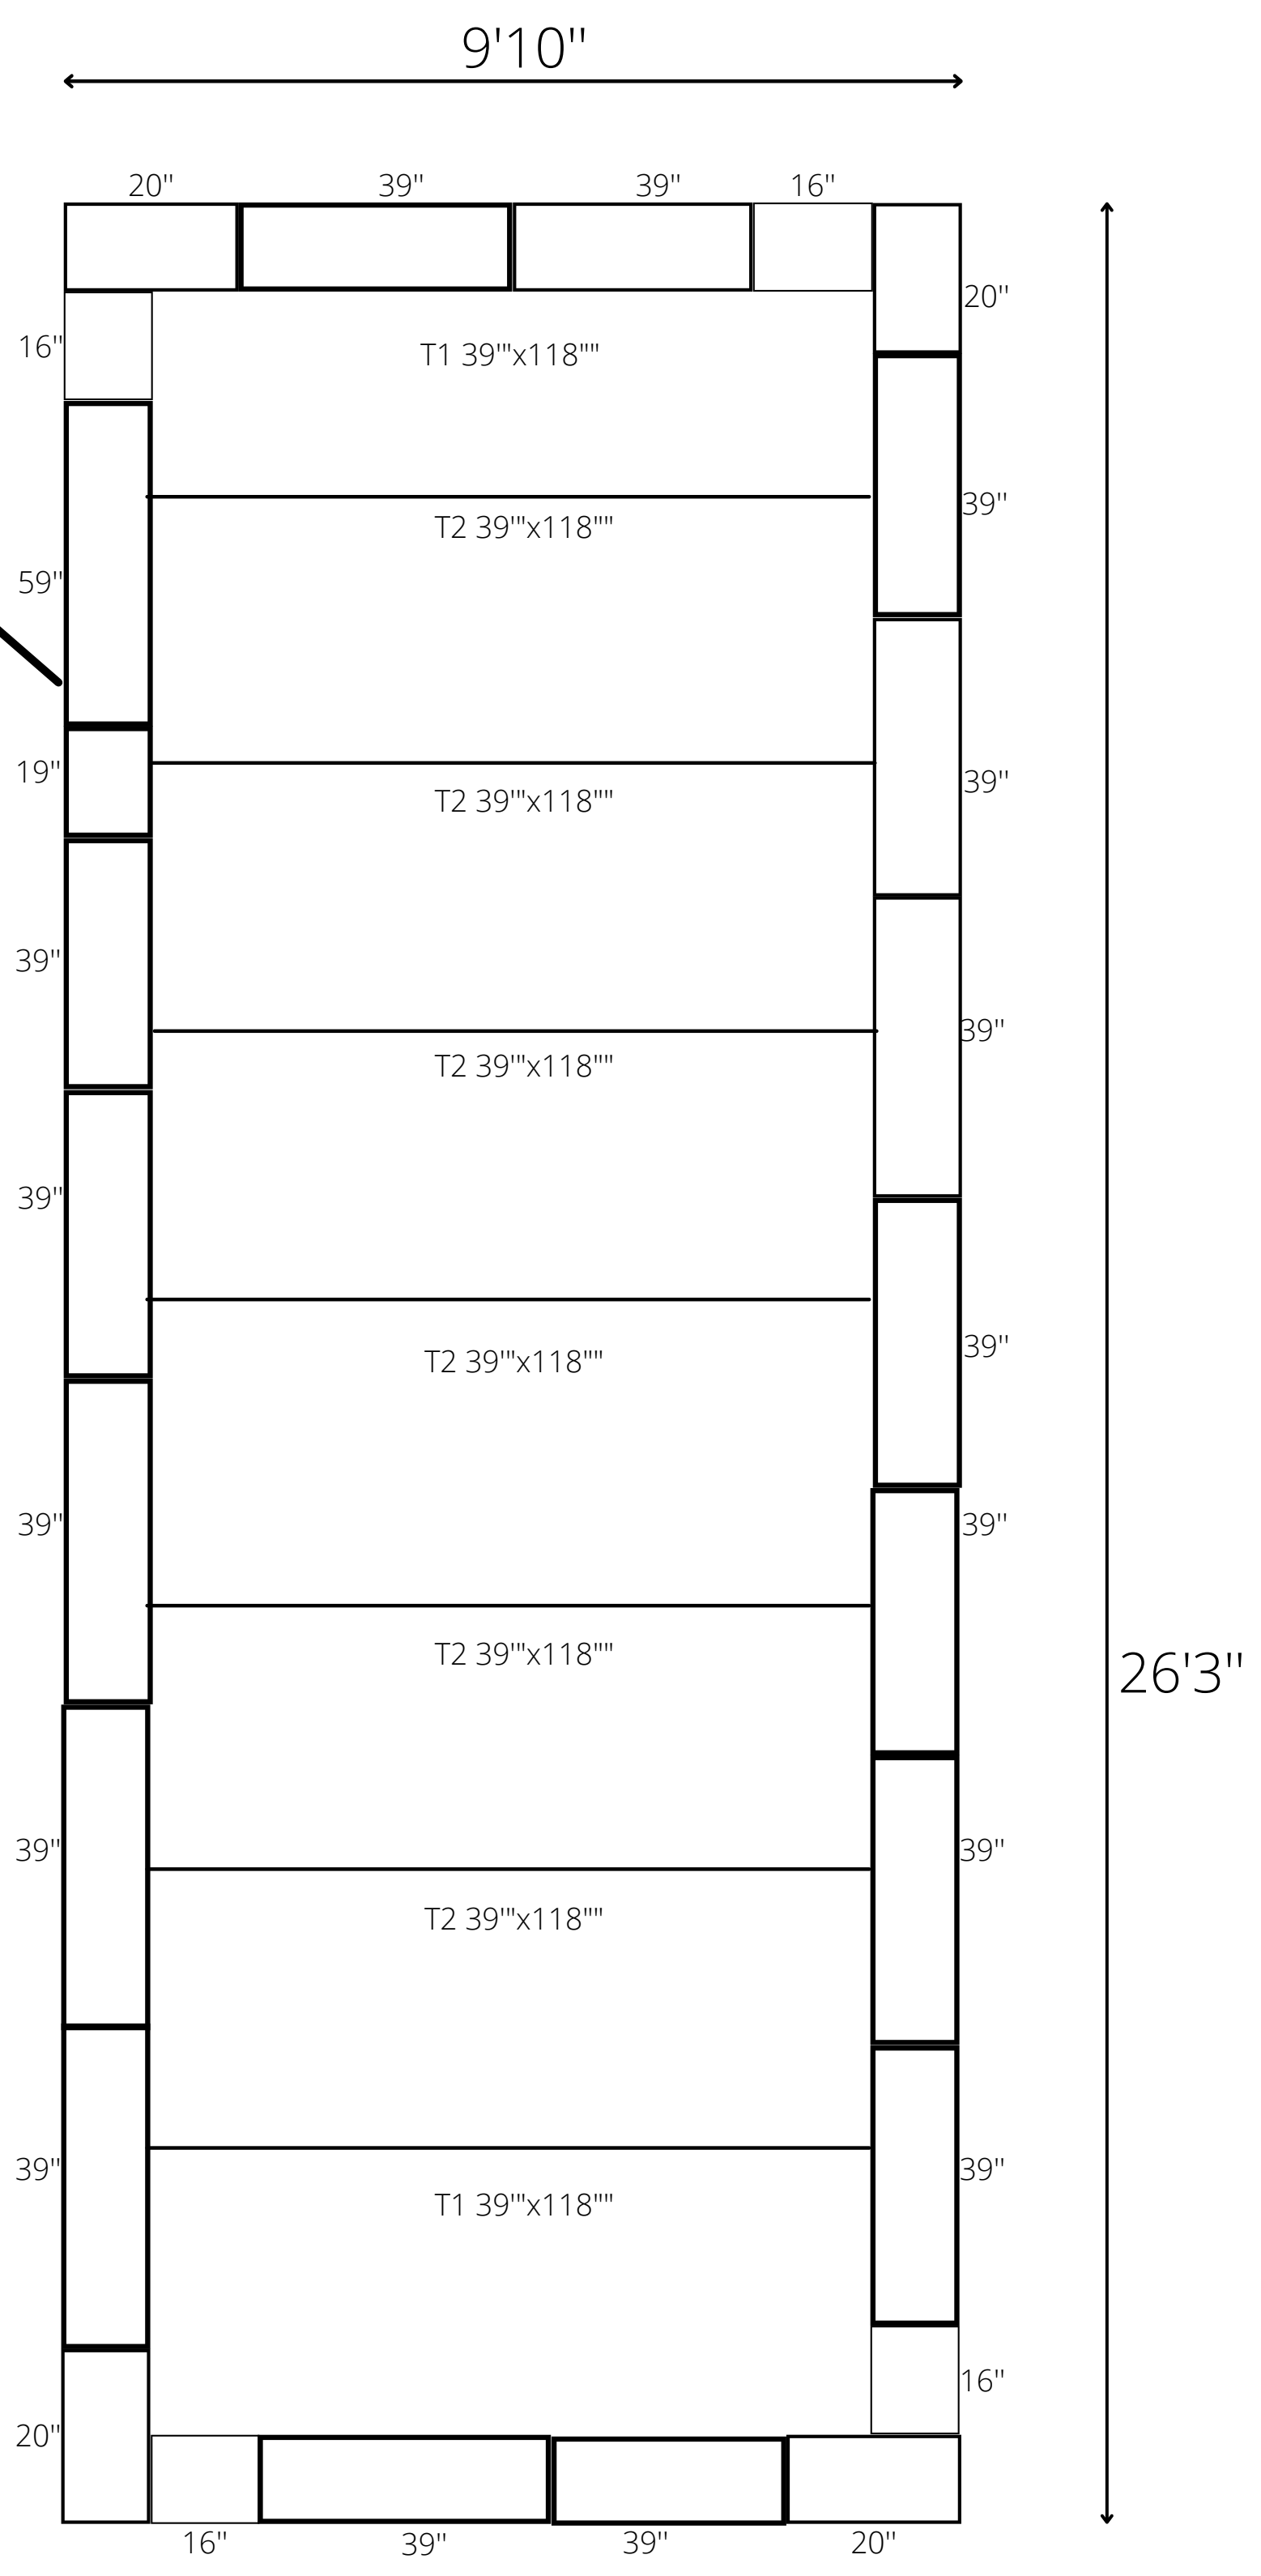

(1)36"x78"
Swinger Door

Door can be moved to customer specifications

9'10" x 26'3" x 8' H
Barr Ready Ship Cooler
Wall & Ceiling Panels Diagram