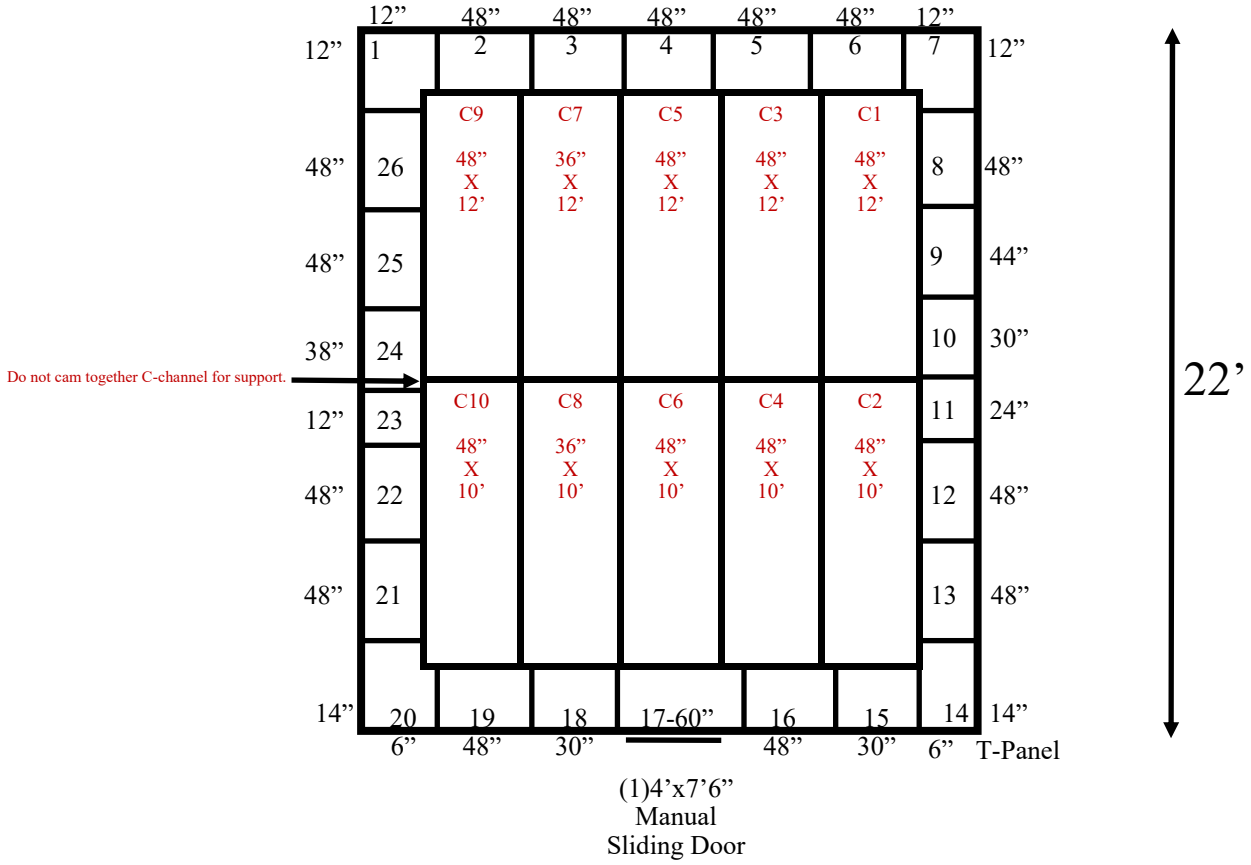

19'

**19' x 22' x 10'4" H
Cooler or Freezer
Wall & Ceiling Panels Diagram**

**32-2017
Color code: Red
Not drawn to scale.**