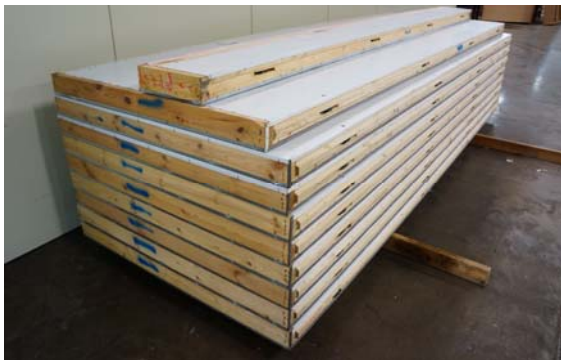

**12' x 36' x 10'4" H  
Cooler or Freezer  
Wall & Ceiling Panels Diagram**

**17-2017  
Color code: Blue  
Not drawn to scale.**

**12' x 36' x 10'4" H  
Cooler or Freezer**

**17-2017  
Color code: Blue**