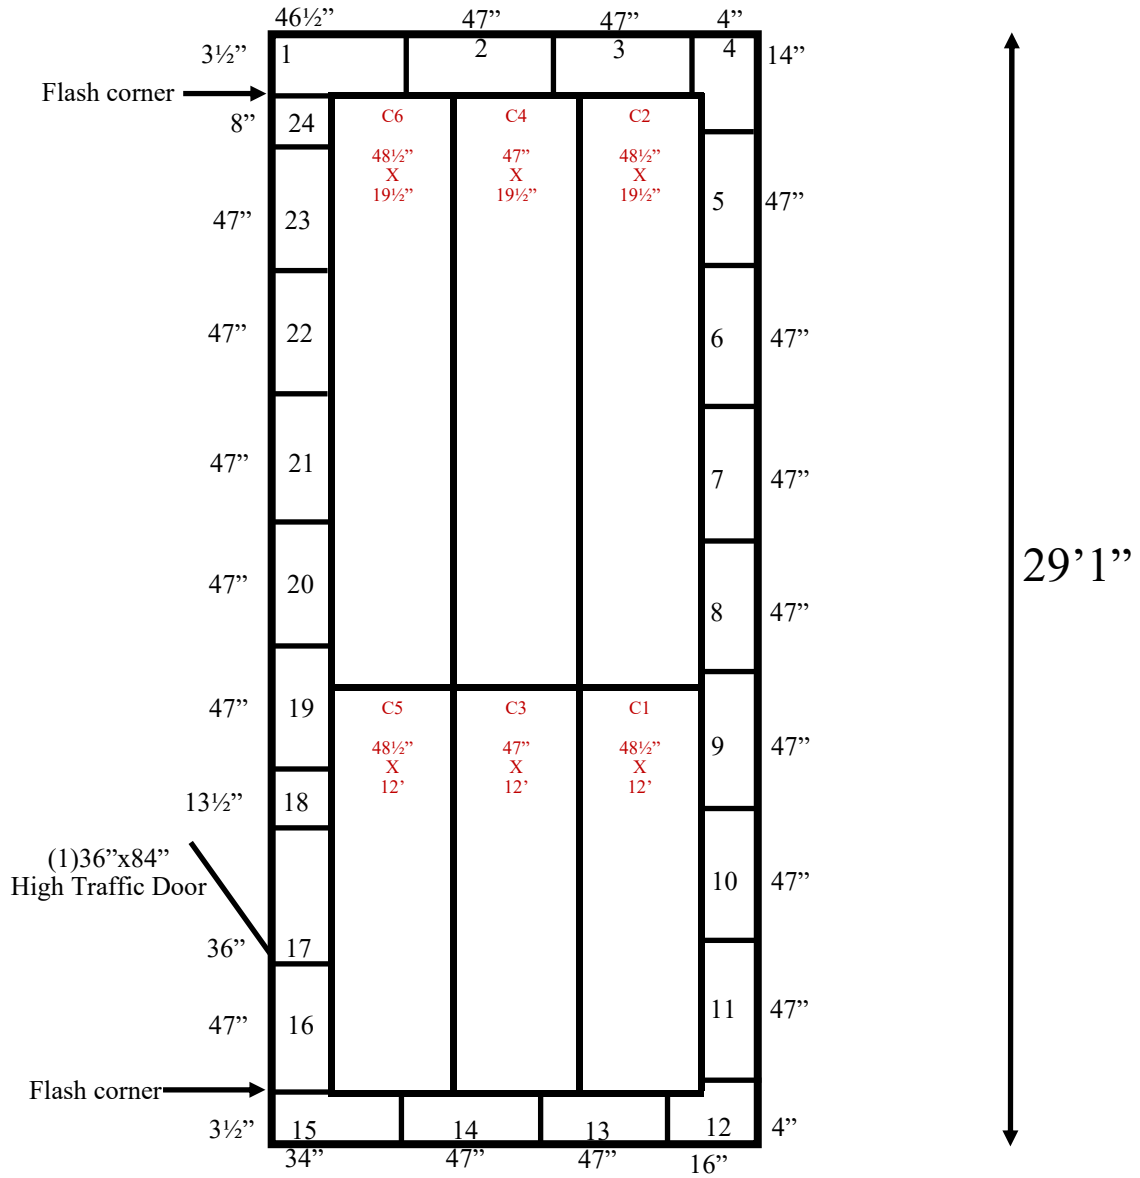

12'1"

12'1" x 29'1" x 10'4" H
Cooler or Freezer
Wall & Ceiling Panels Diagram

17-2017
Color code: Brown
Not drawn to scale.

12'1" x 29'1" x 10'4" H
Cooler or Freezer

17-2017
Color code: Brown