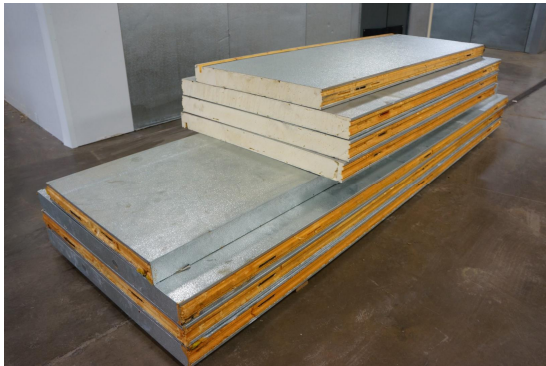

15' x 21' x 11'4" H  
Cooler  
Wall & Ceiling Panels Diagram

55-2016  
Color code: No color  
Not drawn to scale.

**15' x 21' x 11'4" H  
Cooler**

**55-2016  
Color code: No color**