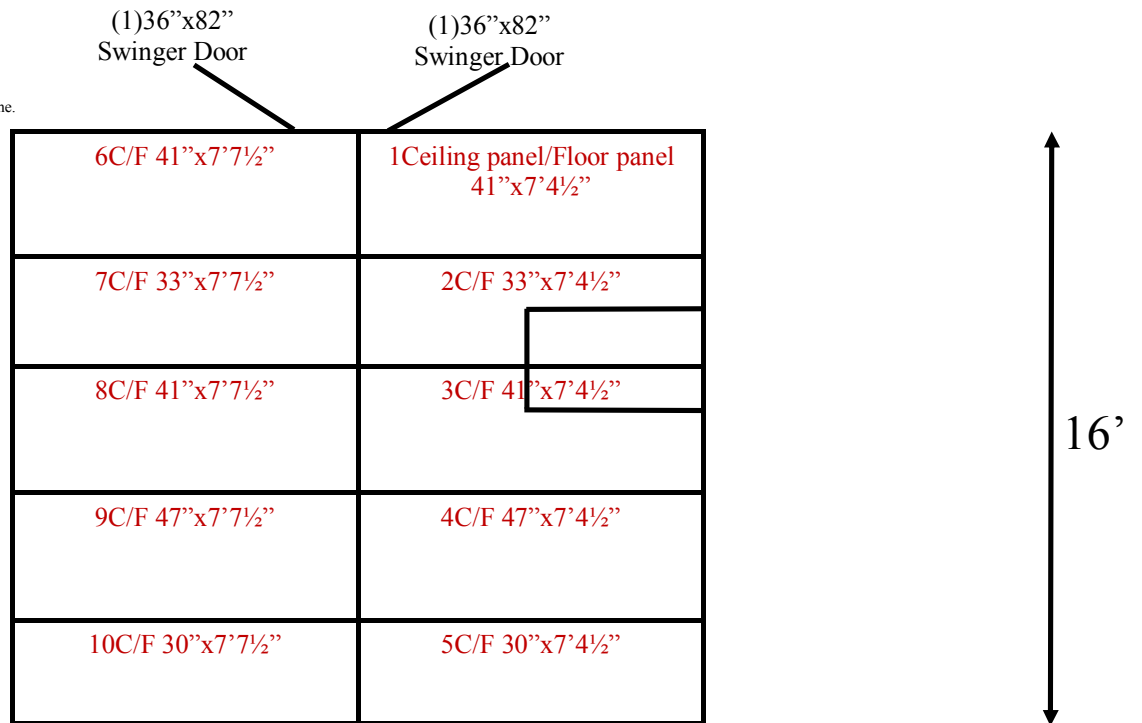

Ceiling & floor panels layout the same.

**15' x 16' x 8' H
Cooler / Freezer Combination**

**41-2016
Color code: Blue**

15' x 16' x 8' H
Cooler / Freezer Combination

41-2016
Color code: Blue