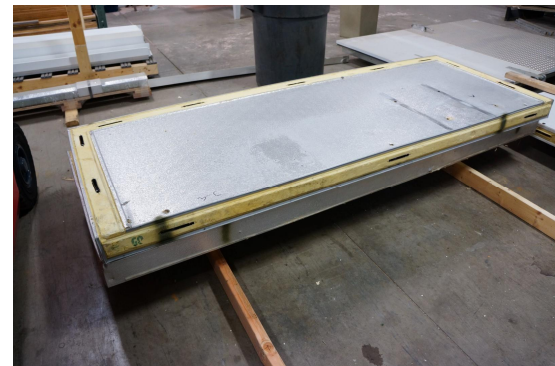

7'9" x 7'9" x 8'8" H
Freezer With Floor
Wall, Ceiling & Floor Panels Diagram

137-2015
Color code: Black
Not drawn to scale.

**7'9" x 7'9" x 8'8" H
Freezer With Floor**

**137-2015
Color code: Black**