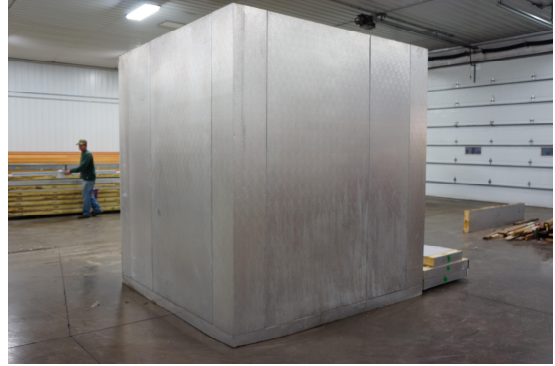

7'9" x 7'9" x 8'7" H  
Freezer With Floor  
Wall, Ceiling & Floor Panels Diagram

141-2015  
Color code: Green  
Not drawn to scale.

**7'9" x 7'9" x 8'7" H  
Freezer With Floor**

**141-2015  
Color code: Green**