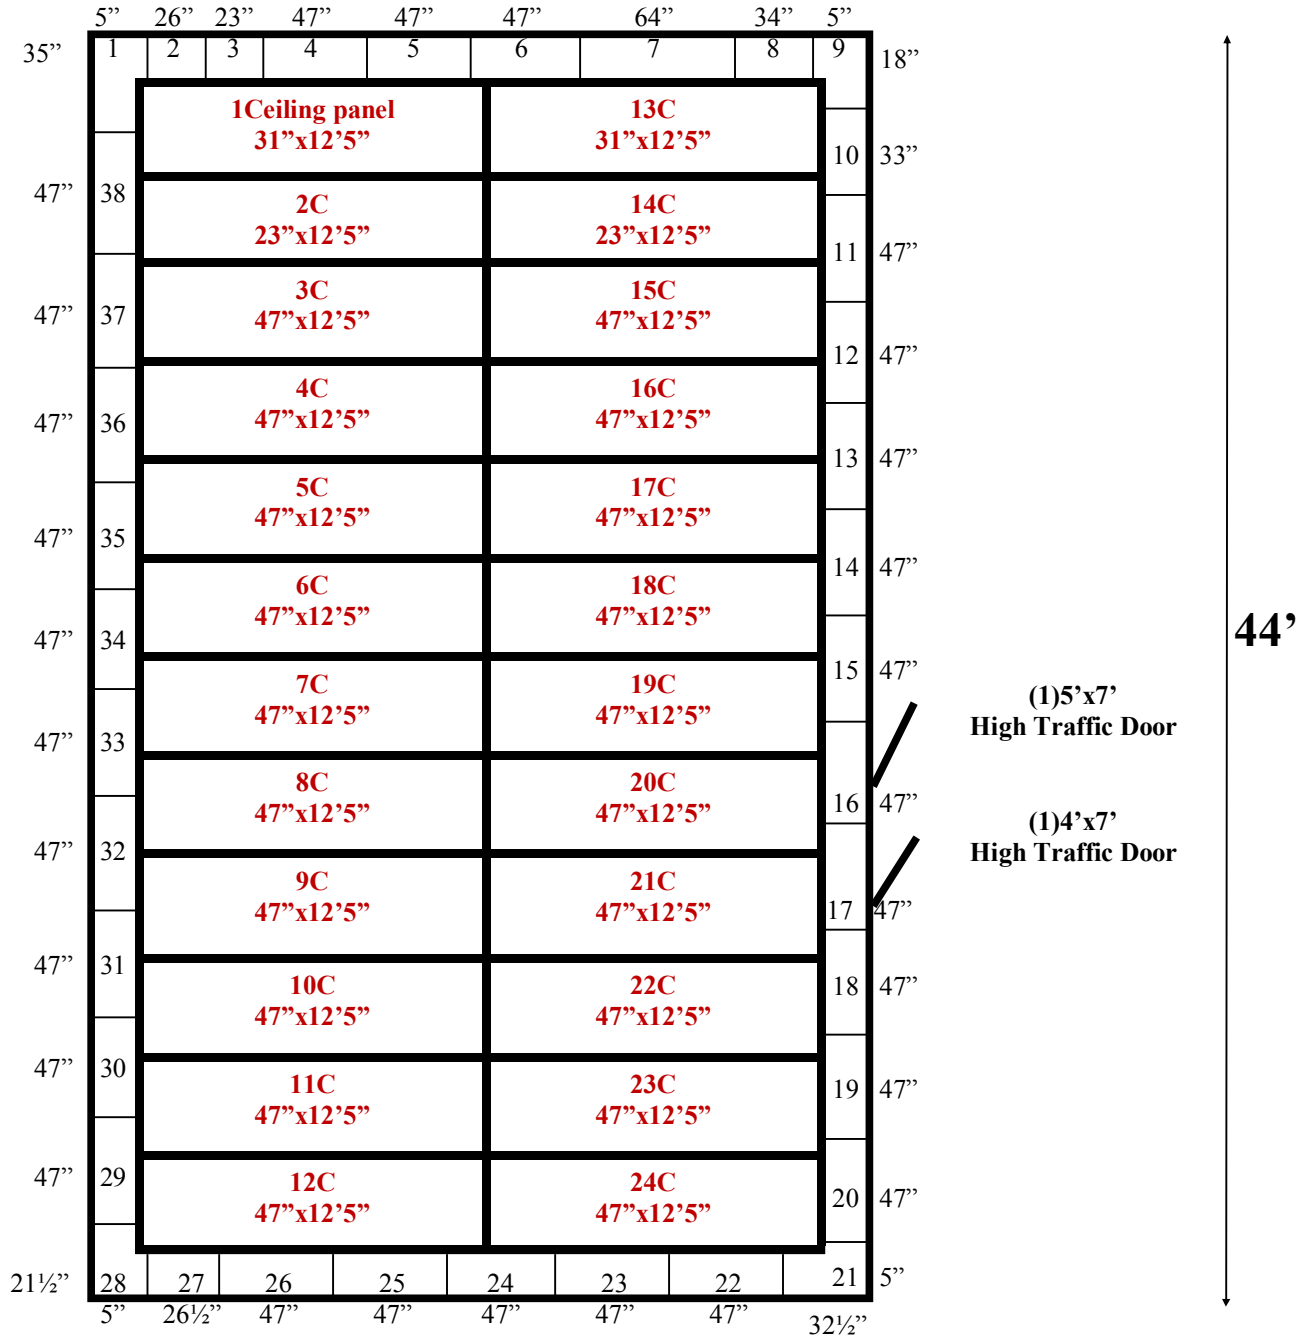

25'

**25' x 44' x 8'6" H
Walk-In Cooler
Wall and Ceiling Panels Diagram**

**133-2015
No Color**

**25' x 44' x 8'6" H
Cooler**

**133-2015
Color code: No color**

**25' x 44' x 8'6" H
Cooler**

**133-2015
Color code: No color**