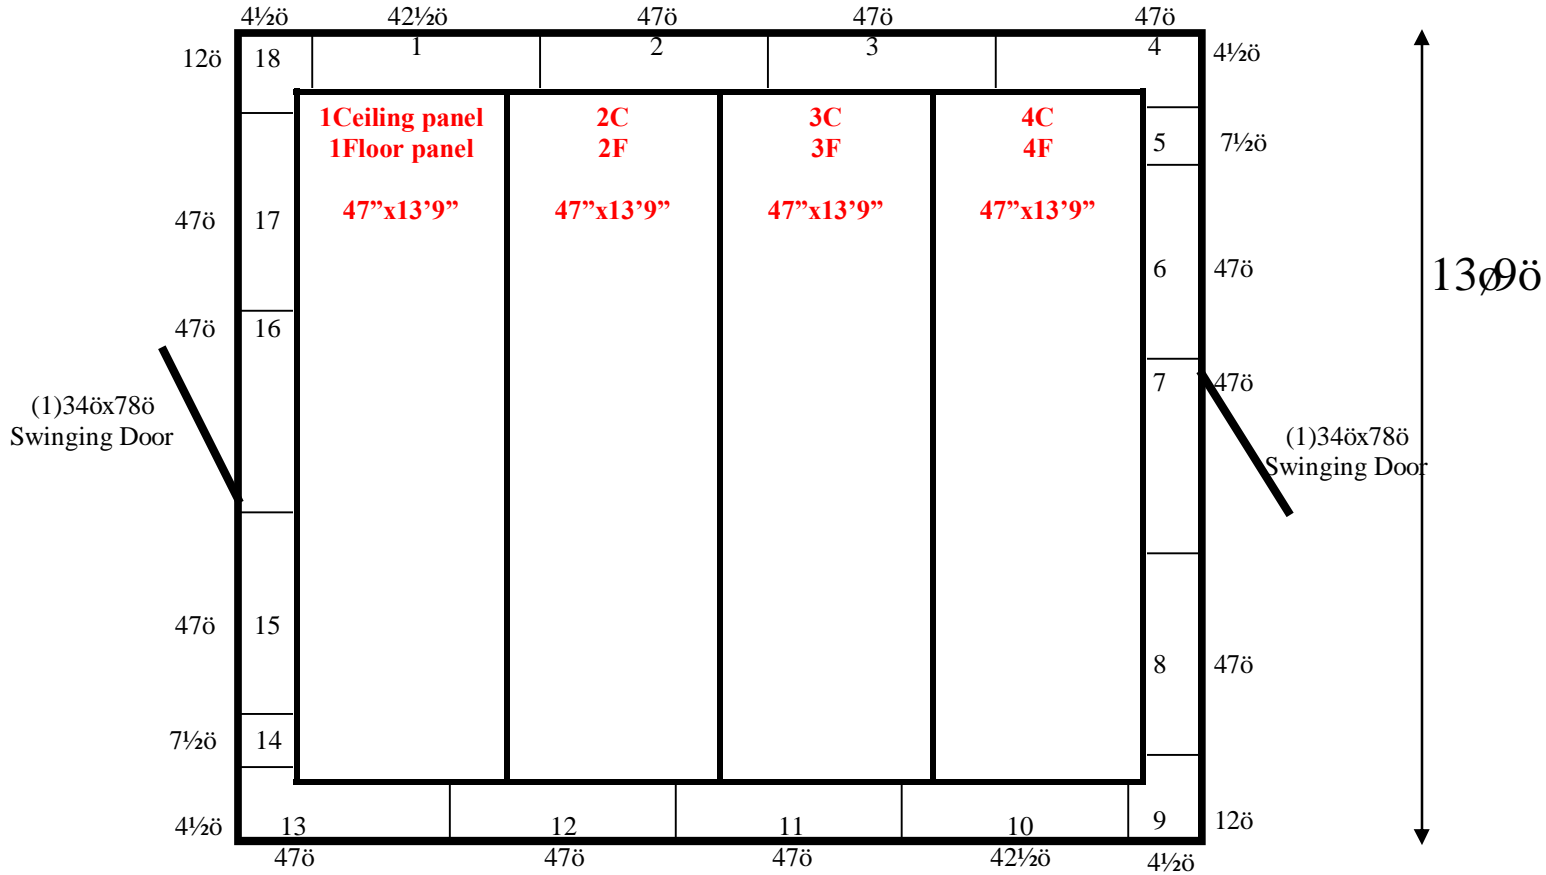

15øö

Notes:
 (1) exterior ramp included.
 Ceiling & Floor panels layout the same.

13'9" x 15'8" x 7'9" H
Freezer With Floor
Wall, Ceiling & Floor Panels Diagram

15-2015
Brown
Not drawn to scale.

**13'9" x 15'8" x 7'9" H
Freezer With Floor**

**15-2015
Brown**