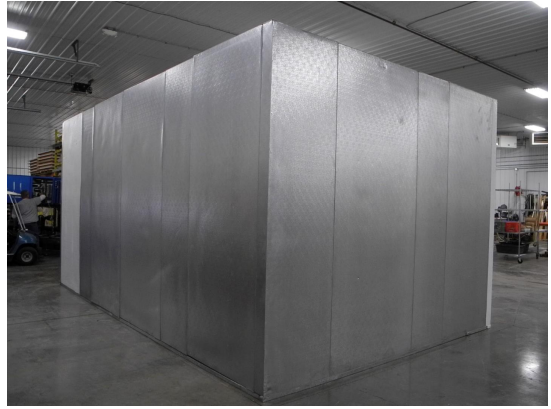

20' x 20' x 10' H
Cooler or Freezer
Wall Panels Diagram

137-2014
Gray
Not drawn to scale.

20' x 20' x 10' H
Cooler or Freezer
Ceiling Panels Diagram

137-2014
Gray
Not drawn to scale.

**20' x 20' x 10' H
Cooler or Freezer**

**137-2014
Gray**

**20' x 20' x 10' H
Cooler or Freezer**

**137-2014
Gray**