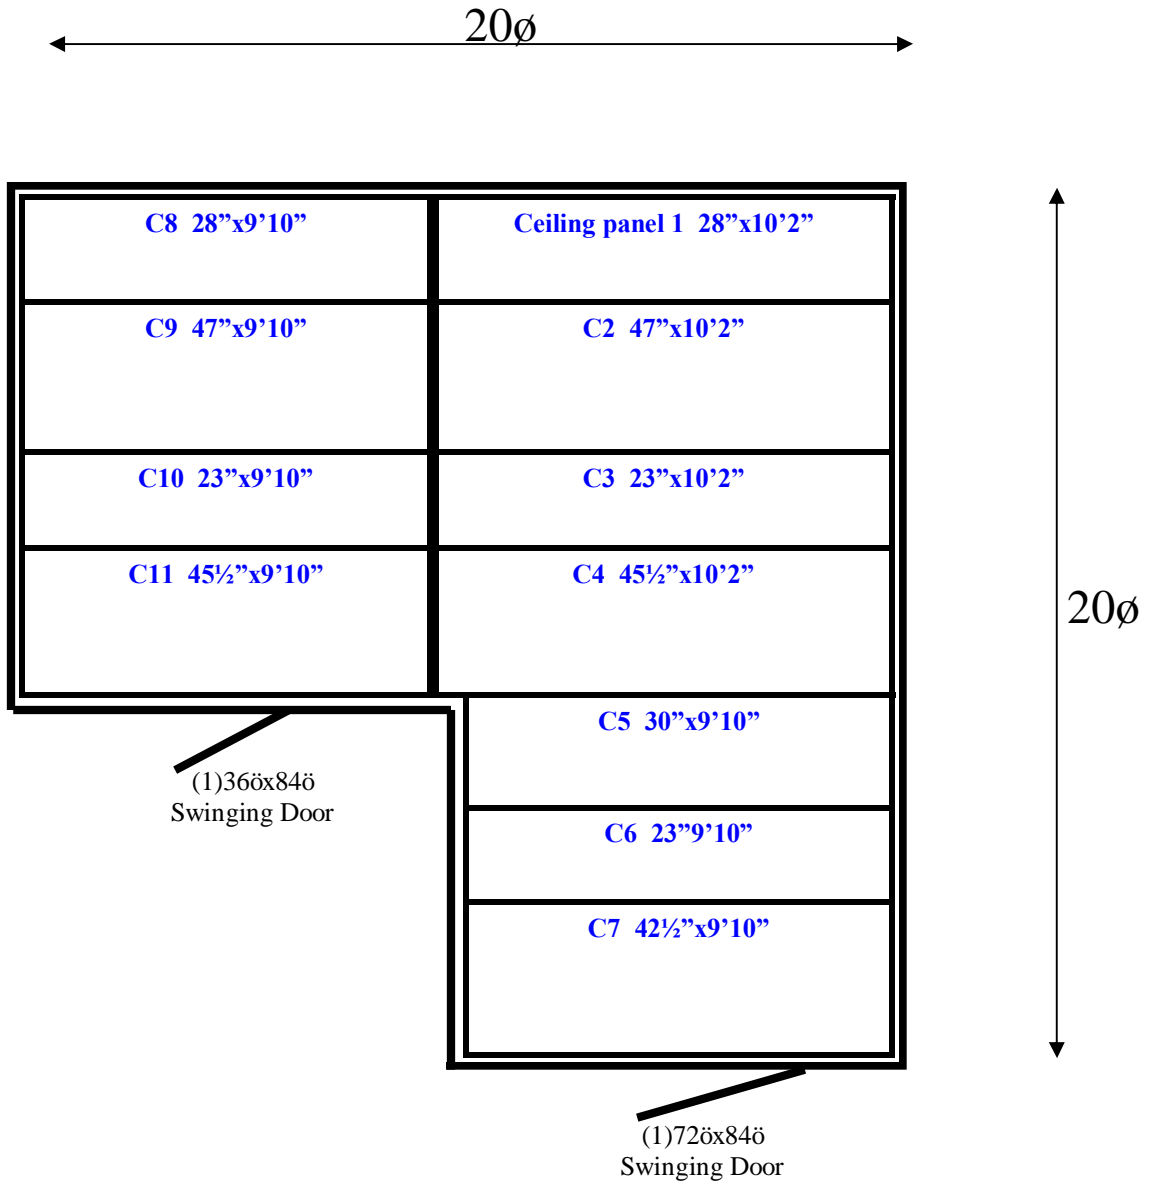

20' x 20' x 10' H
Cooler or Freezer
Wall Panels Diagram

137-2014
Gray
Not drawn to scale.

20' x 20' x 10' H
Cooler or Freezer
Ceiling Panels Diagram

137-2014
Gray
Not drawn to scale.

**20' x 20' x 10' H
Cooler or Freezer**

**137-2014
Gray**

**20' x 20' x 10' H
Cooler or Freezer**

**137-2014
Gray**