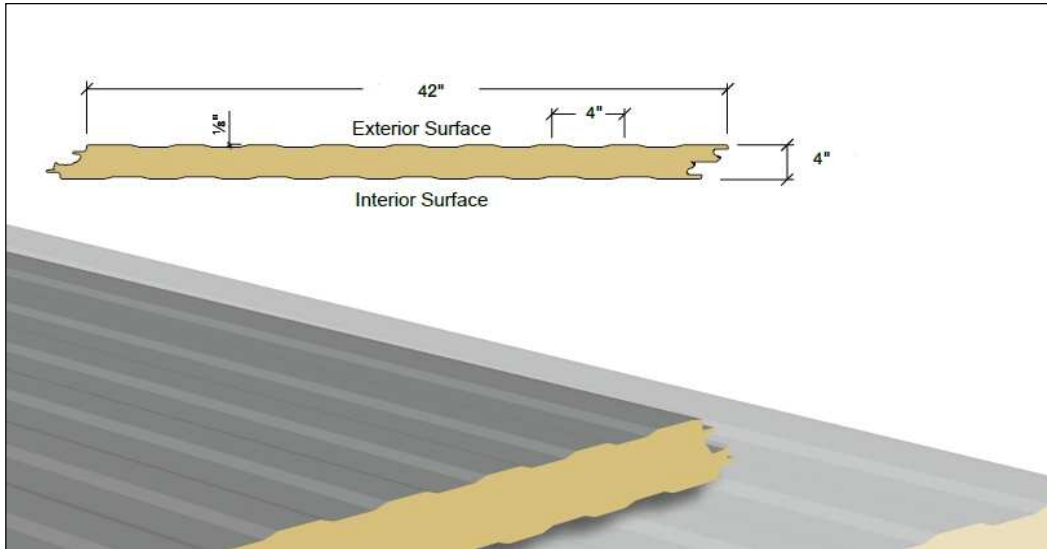

REFRIGERATION SUPERSTORE New and Used Refrigeration Systems/ Coolers/ Freezers

1423 Planeview Dr, Oshkosh, WI 54904 USA

Tel (920) 231-1711

Fax (920) 231-1701

www.barrinc.com

New Insulated Cold Storage Panels

- Modular, tongue & groove cold storage panels with 4" thick non-CFC foamed-in-place polyisocyanurate foam insulation and a stucco white interior/exterior finish.
- USDA & FM Approved.
- R-value: 31.8
- Suitable for interior & exterior use.

Available in three different lengths:

42" x 8' / 42" x 12' / 42" x 20'

Perfect for any cold storage project no matter how big or small!