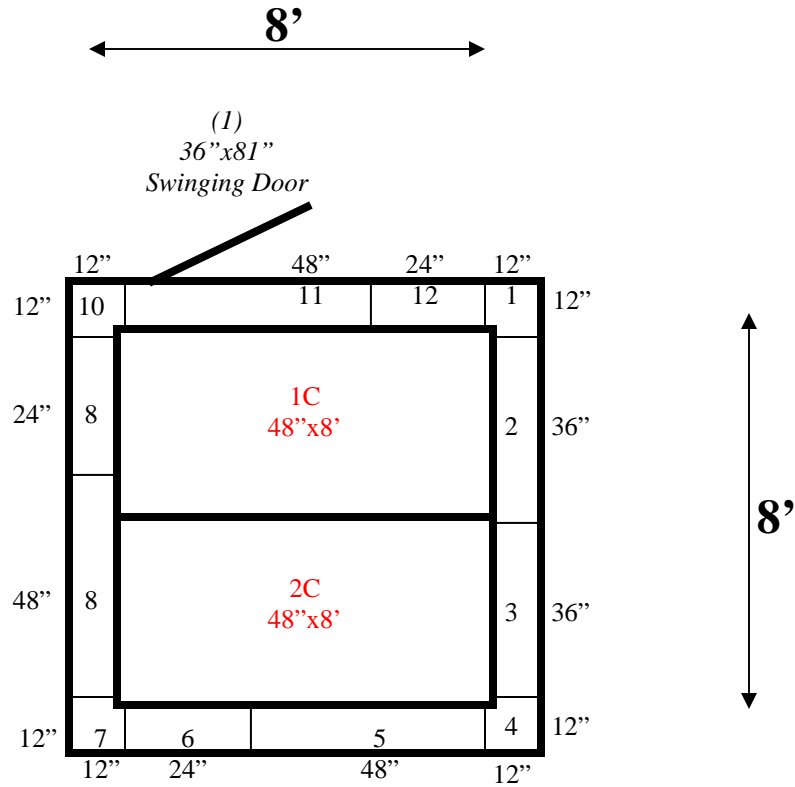

*Flash ceiling down to walls #1 thru #4.  
Flash #1 to #2 and #3 to #4. Only bottom cam works.*

**8' x 8' x 8'4" H  
Walk-In Cooler or Walk-In Freezer  
Wall & Ceiling Panels Diagram**

119-09  
White

**REFRIGERATION SUPERSTORE**

**8' x 8' x 8'4" H  
Walk-In Cooler or Walk-In Freezer**

119-09  
White