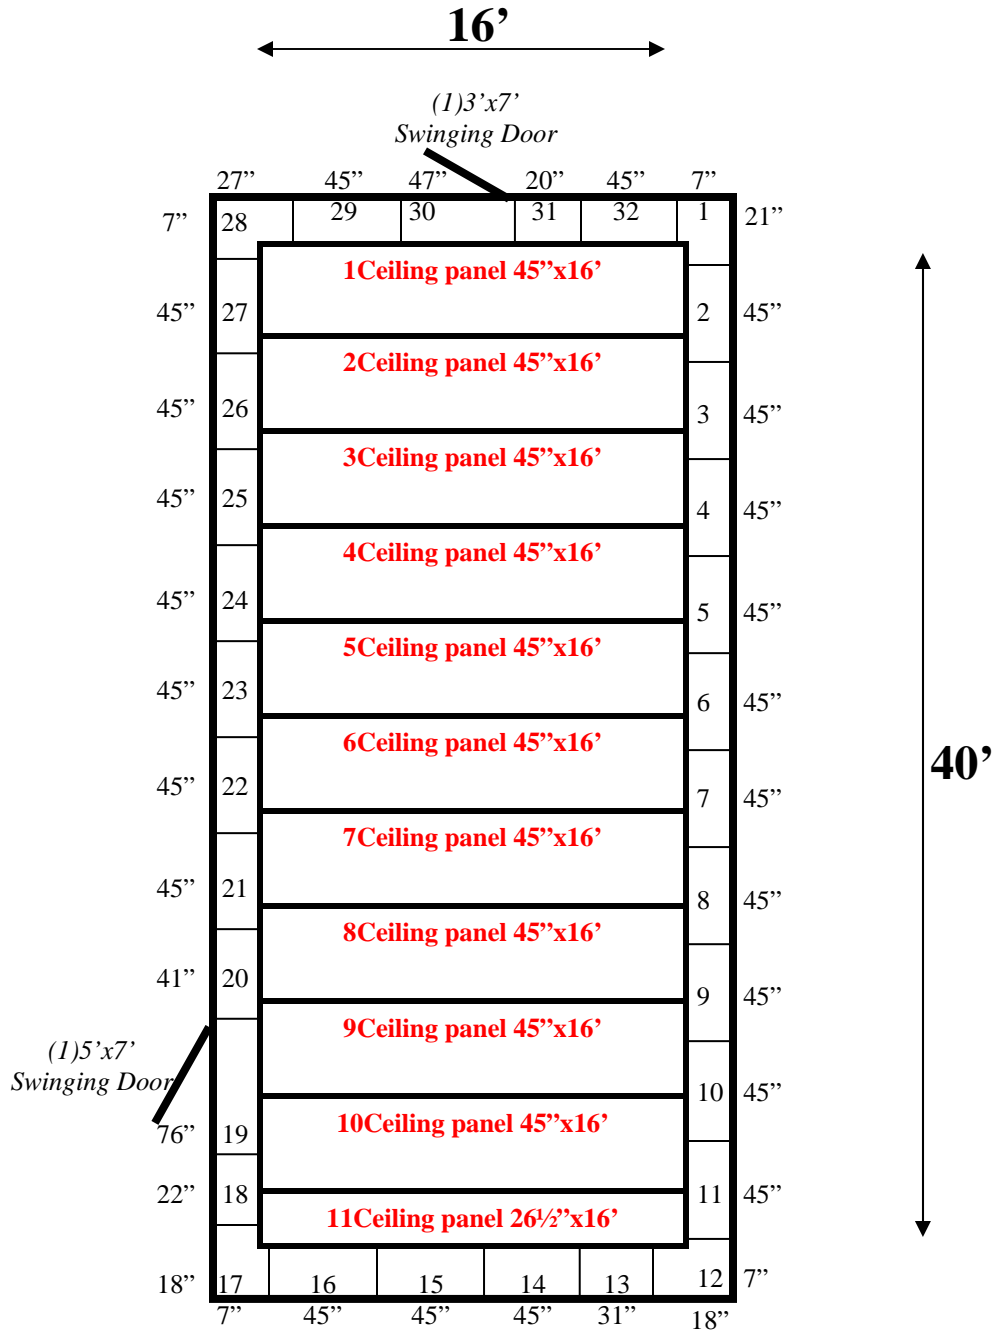

**16' x 40' x 14' H
Walk-In Cooler or Freezer
Wall & Ceiling Panels Diagram**

REFRIGERATION SUPERSTORE

World's Largest Inventory

New & Used Walk-In/ Drive-In Coolers/ Freezers/ Refrigeration Systems

1423 Planeview Drive, Oshkosh, WI 54904 Tel (920) 231-1711 Fax (920) 231-1701 www.barrinc.com

**16' x 40' x 14' H
Walk-In Cooler or Freezer**

105-09
Red