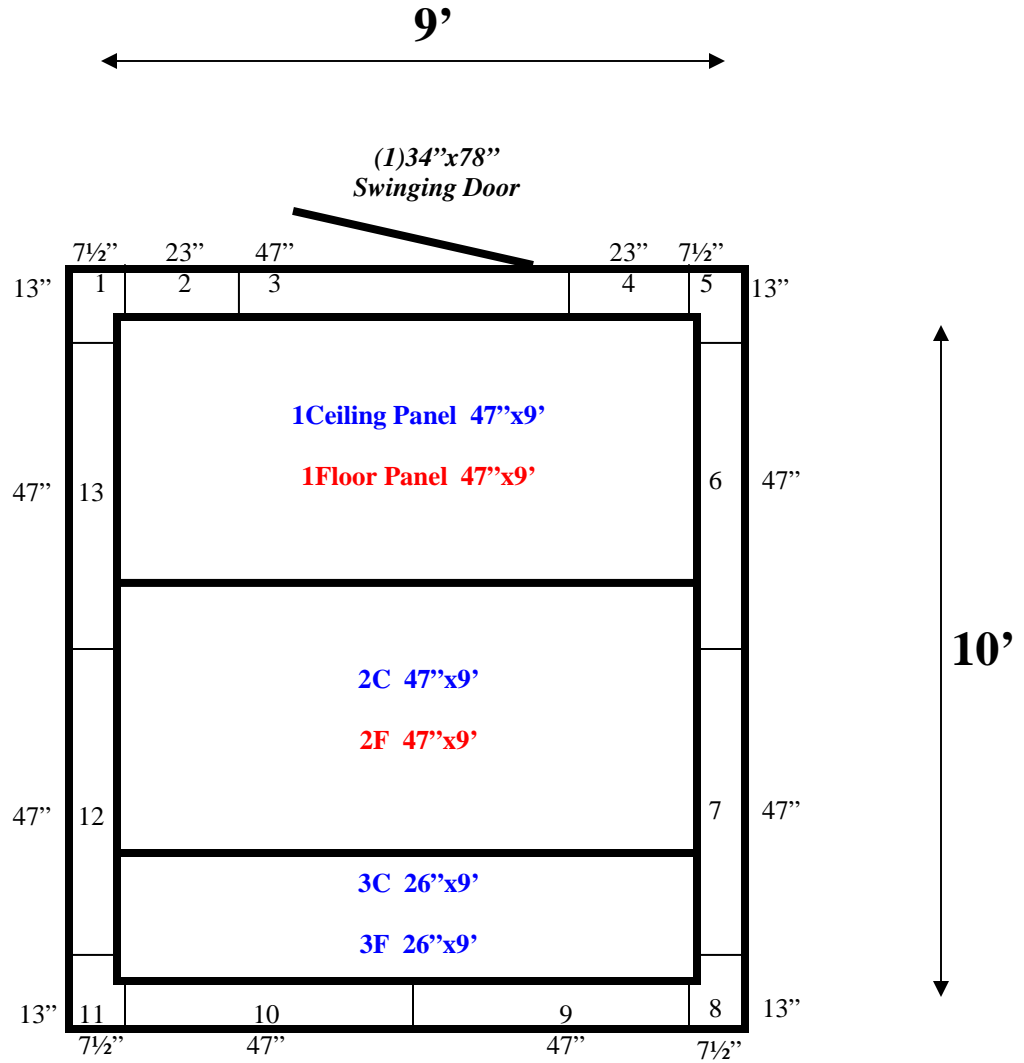

Floors & Ceiling Panels layout the same.

**9' x 10' x 9' H
Walk-In Freezer with Floor
Wall, Ceiling & Floor Panels Diagram**

REFRIGERATION SUPERSTORE

World's Largest Inventory

New & Used Walk-In/ Drive-In Coolers/ Freezers/ Refrigeration Systems