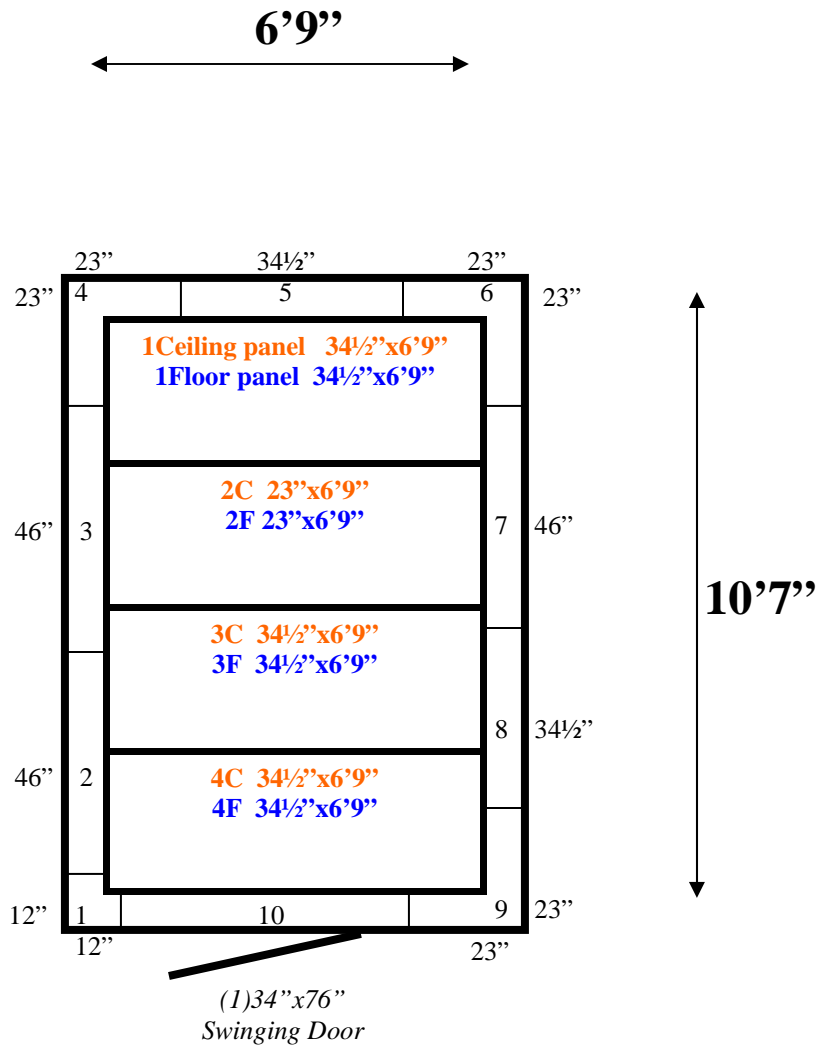

**6'9" x 10'7" x 8'6" H  
Walk-In Freezer with Floor  
Wall, Ceiling & Floor Panels Diagram**

119-08  
Gold

**REFRIGERATION SUPERSTORE**

World's Largest Inventory

New & Used Walk-In/ Drive-In Coolers/ Freezers/ Refrigeration Systems

1423 Planeview Drive, Oshkosh, WI USA Tel (920) 231-1711 Fax (920) 231-1701 www.barrinc.com

**6'9" x 10'7" x 8'6" H  
Walk-In Freezer with Floor**

**119-08  
Gold**