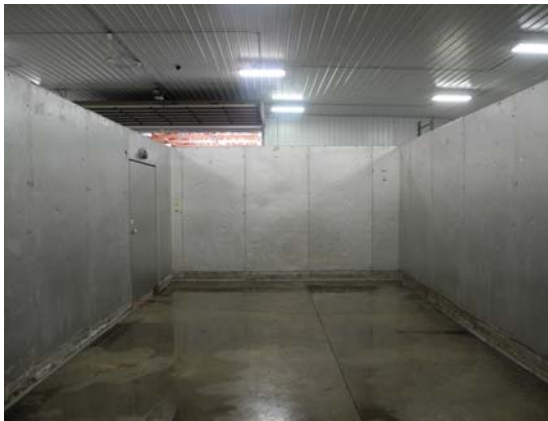

**14'5" x 34'7" x 8'5" H**  
**Walk-In Cooler or Freezer**  
**Wall & Ceiling Panels Diagram**

**14'5" x 34'7" x 8'5" H  
Walk-In Cooler or Freezer**

**64-13  
Gold Brown**