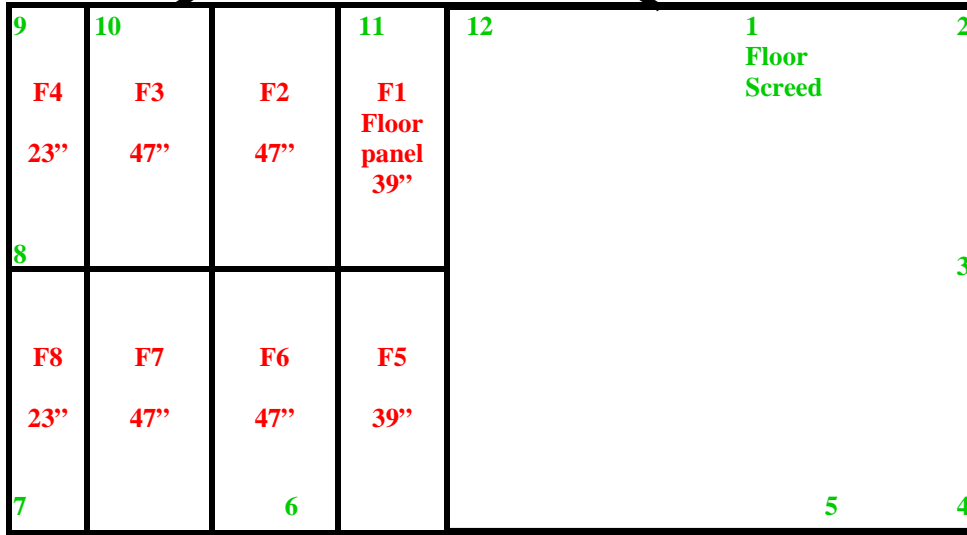

**13' x 22'11" x 10'5" H  
Walk-In Combination Cooler /Freezer With Floor  
Wall Panels Diagram**

22'11"

(1)34"x84"  
Swinging Door

(1)34"x87"  
Swinging Door  
(Interior ramp)

Floor Panels  
&  
Floor Screed

Floor sits inside  
of walls only in  
half of box.

13'

(1)34"x84"  
Swinging Door

(1)34"x87"  
Swinging Door

Ceiling panels

13'

**13' x 22'11" x 10'5" H  
Walk-In Combination Cooler /Freezer With Floor  
Floor & Ceiling Panels Diagrams**

**13' x 22'11" x 10'5" H**  
**Walk-In Combination Cooler /Freezer With Floor**

42-13  
Yellow

**13' x 22'11" x 10'5" H**  
**Walk-In Combination Cooler /Freezer With Floor**

**42-13**  
**Yellow**