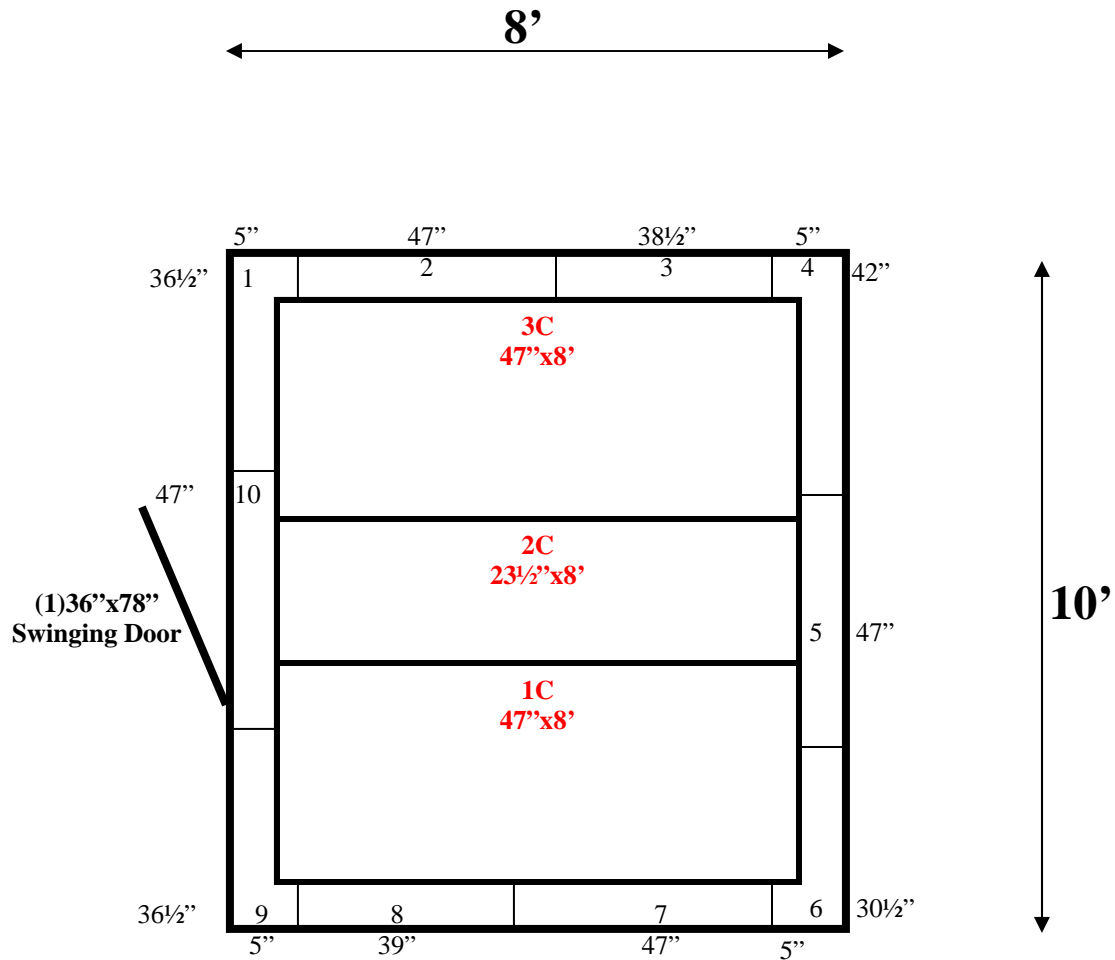

**8' x 10' x 7'11" H
Walk-In Cooler or Walk-In Freezer
Wall & Ceiling Panels Diagram**

162-10
Dark Blue

REFRIGERATION SUPERSTORE

World's Largest Inventory

New & Used Walk-In/ Drive-In Coolers/ Freezers/ Refrigeration Systems

1423 Planeview Drive, Oshkosh, WI 54904 Tel (920) 231-1711 Fax (920) 231-1701 www.barrinc.com

**8' x 10' x 7'11" H
Walk-In Cooler or Walk-In Freezer**

162-10
Dark Blue