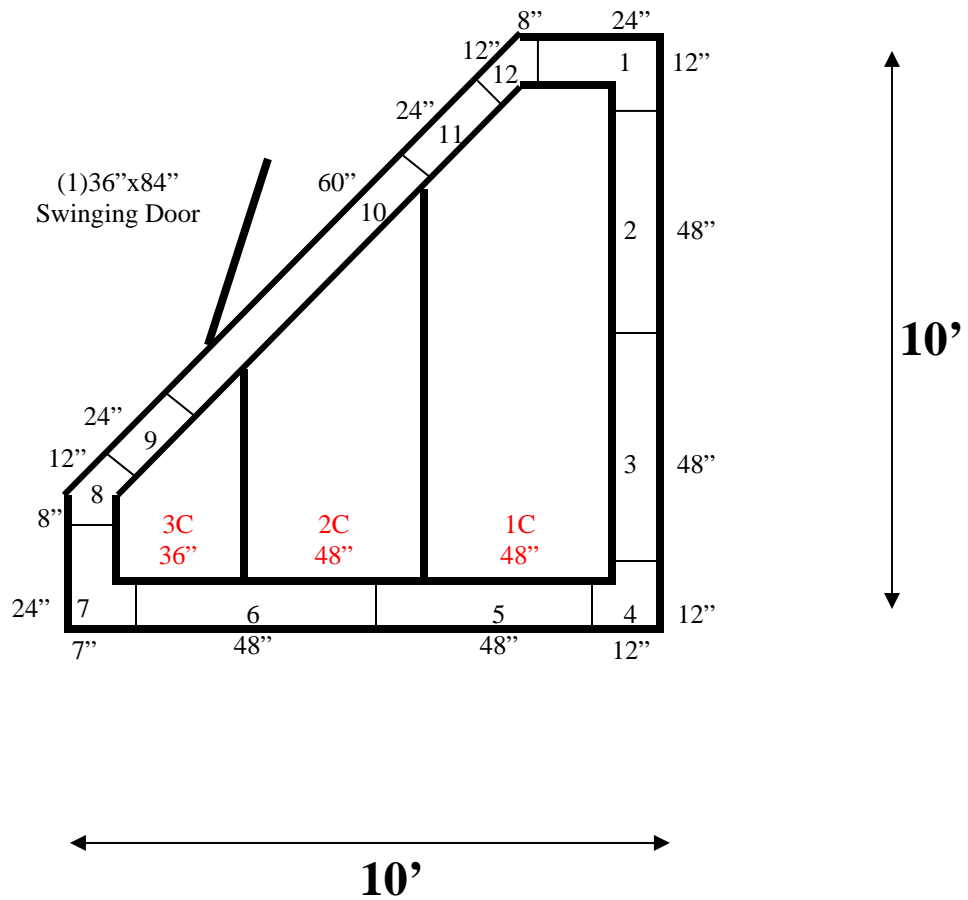

**10' x 10' x 10'4" H
Walk-In Cooler or Walk-In Freezer
Wall & Ceiling Panels Diagram**

116-10
black

REFRIGERATION SUPERSTORE

World's Largest Inventory

New & Used Walk-In/ Drive-In Coolers/ Freezers/ Refrigeration Systems