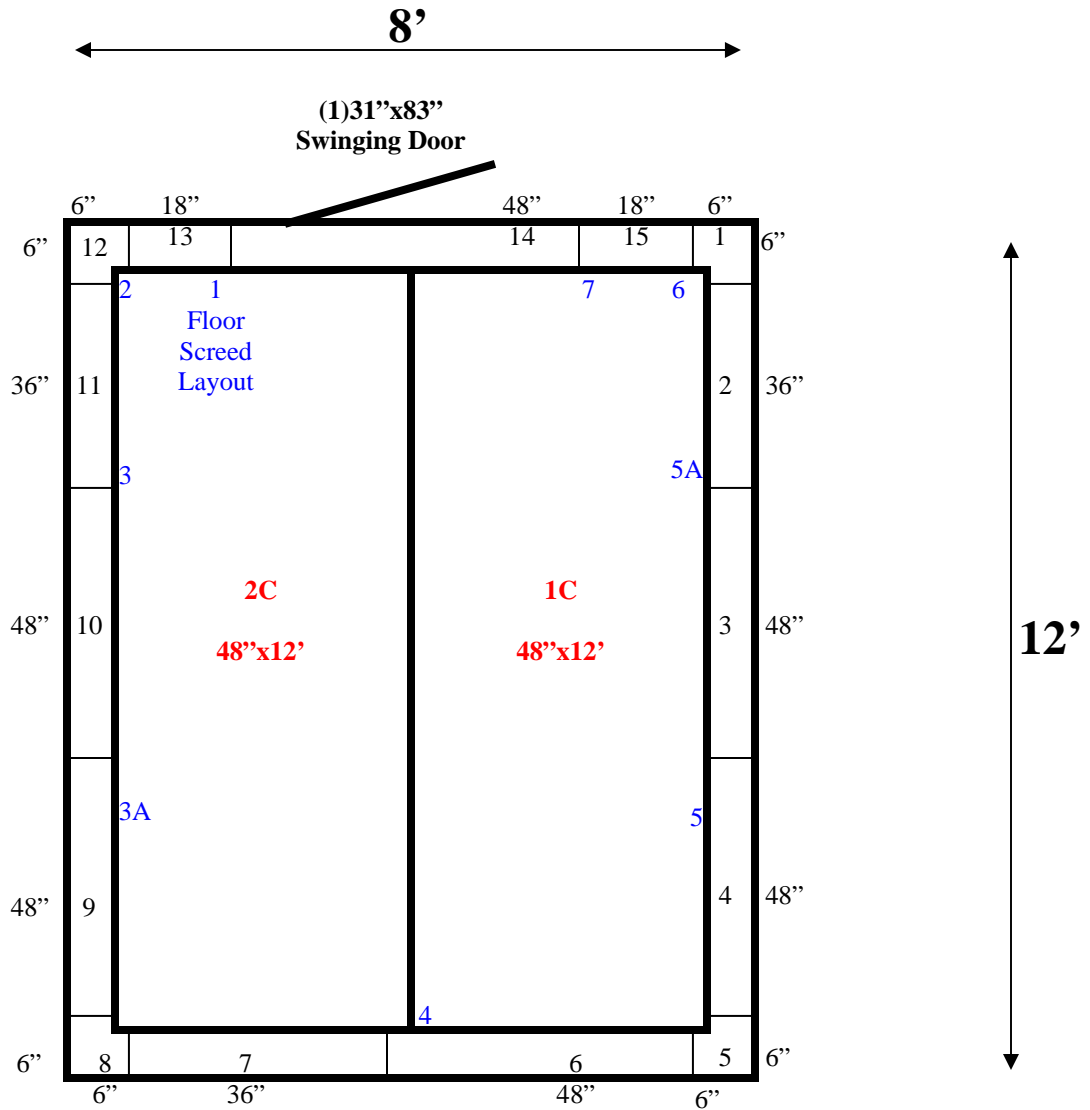

**8' x 12' x 8' H  
Walk-In Cooler or Walk-In Freezer  
Wall & Ceiling Panels Diagram**

81-10  
silver

**REFRIGERATION SUPERSTORE**

*World's Largest Inventory*

*New & Used Walk-In/ Drive-In Coolers/ Freezers/ Refrigeration Systems*

**8' x 12' x 8' H**  
**Walk-In Cooler or Walk-In Freezer**

81-10  
silver